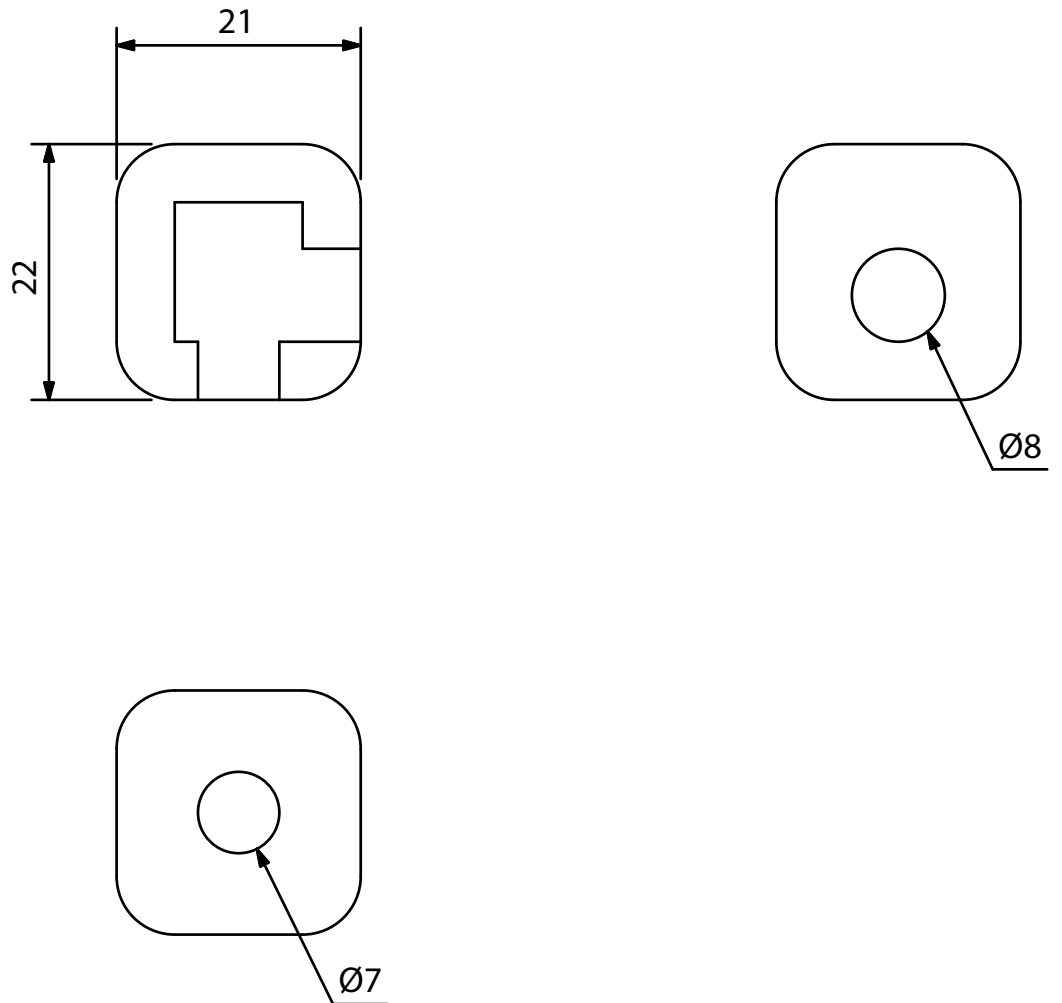

Article number:WH-4000S

Specifications

| | |
|--------|--------|
| Finish | black, |
|--------|--------|

Appearance

UNIT:mm

SCALE:1/1