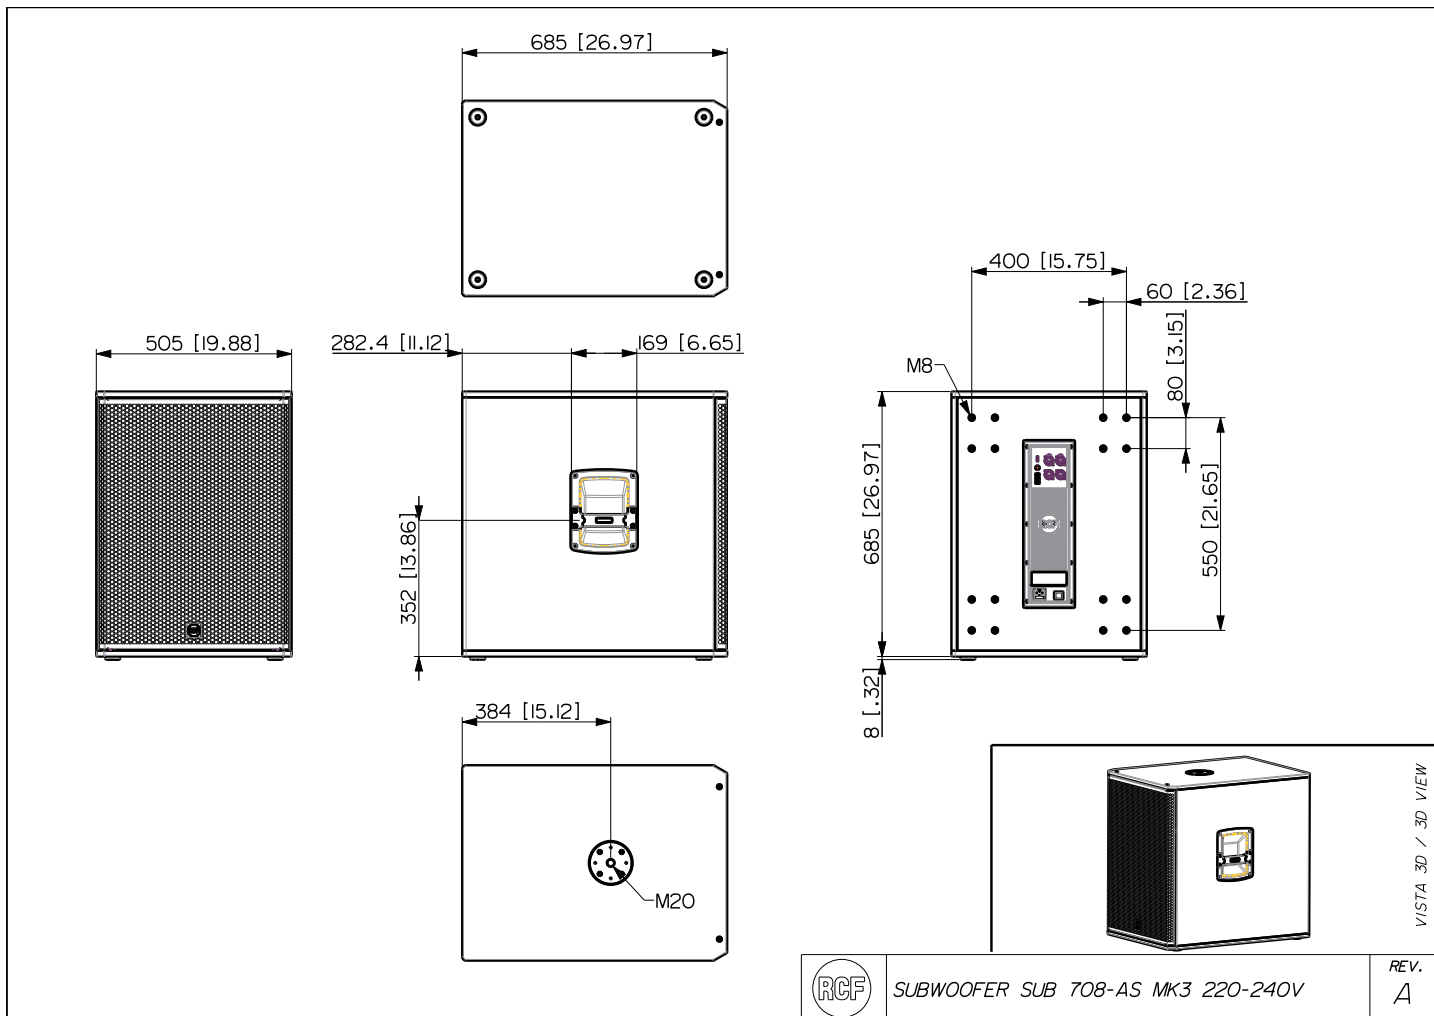

SUBWOOFER SUB 708-AS MK3 220-240V

REV.
A

VISTA 3D / 3D VIEW