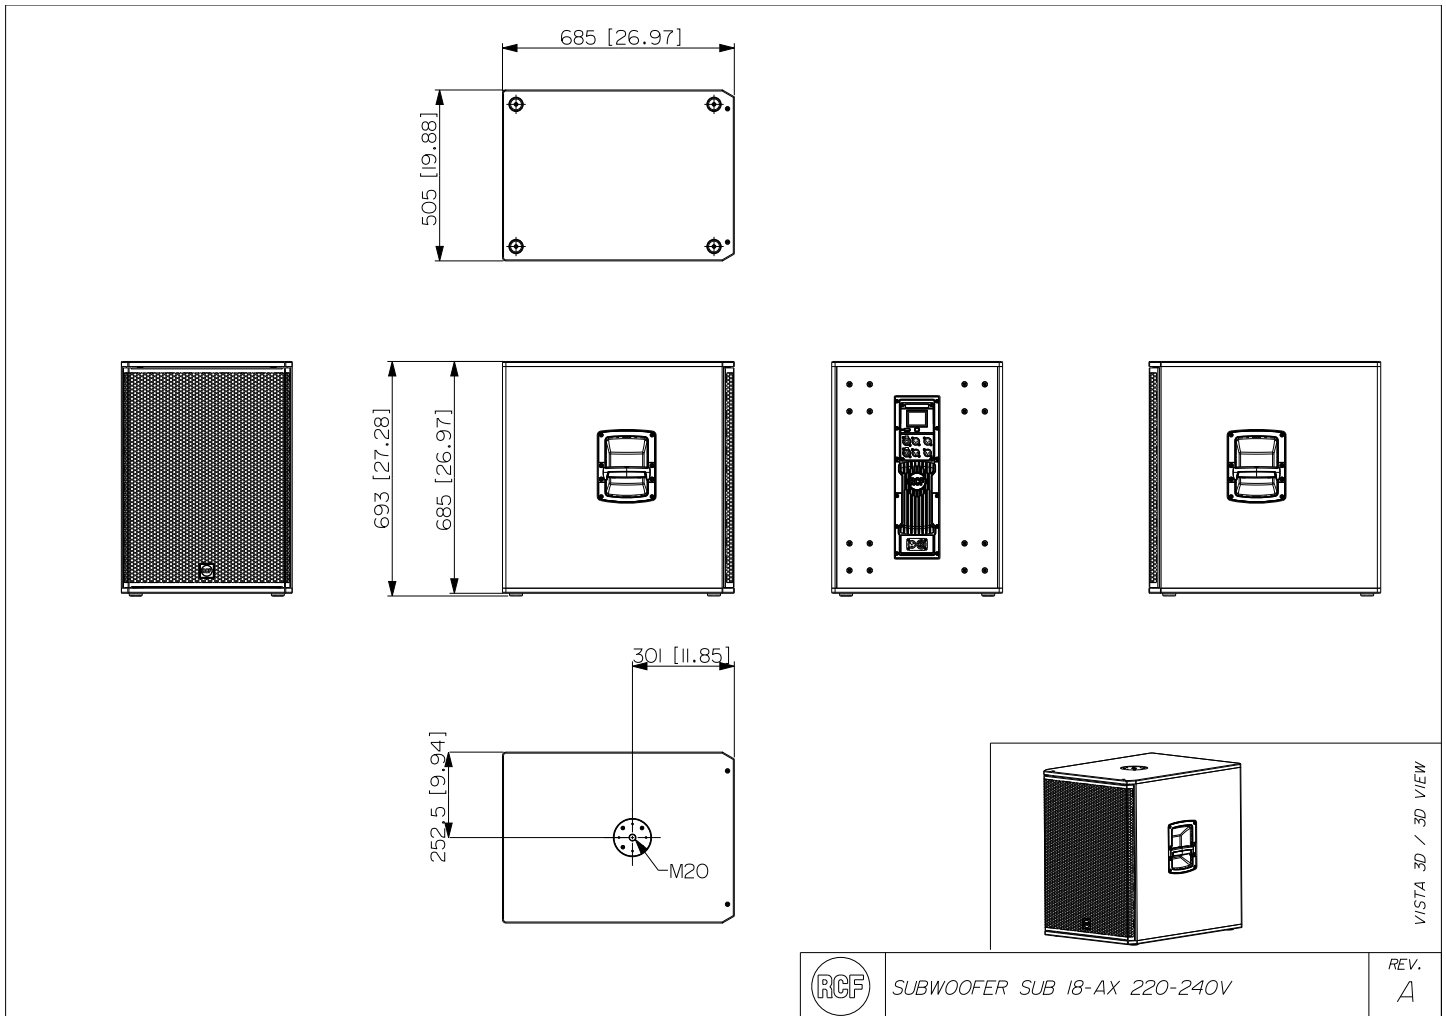

## TECHNICAL SPECIFICATIONS

<b>Acoustical specifications</b>	Frequency Response	35 Hz ÷ 120 Hz
	Max SPL @ 1m	135 dB
<b>Transducers</b>	Woofers	18", 4.0" v.c
<b>Input/Output section</b>	Input signal	bal/unbal
	Input connectors	Combo XLR/Jack
	Output connectors	XLR
	Input sensitivity	-2 dBu/+4 dBu
<b>Processor section</b>	Protections	Thermal
	Limiter	Soft Limiter
	Controls	Encoder for Volume control and data entry. Touch Screen for parameter management and monitor.
<b>Power section</b>	Total Power	2200 W Peak, 1100 W RMS
	Cooling	Convection
	Connections	Powercon TRUE1 TOP IN/OUT
<b>Standard compliance</b>	Safety agency	CE compliant
<b>Physical specifications</b>	Handles	1 handle per side
	Pole mount/Cap	Yes
	Color	Black, White
<b>Size</b>	Height	693 mm / 27.28 inches
	Width	505 mm / 19.88 inches
	Depth	685 mm / 26.97 inches
	Weight	37.6 kg / 82.89 lbs
<b>Shipping information</b>	Package Height	735 mm / 28.94 inches
	Package Width	745 mm / 29.33 inches
	Package Depth	565 mm / 22.24 inches
	Package Weight	44 kg / 97 lbs

**PART NUMBER**

- **13000880**

SUB 18-AX W  
220-240V, White  
EAN 8024530022051

- **13000879**

SUB 18-AX W  
100-120V, White  
EAN 8024530021900

- **13000836**

SUB 18-AX  
220-240V, Black  
EAN 8024530021825

- **13000834**

SUB 18-AX  
100-120V, Black  
EAN 8024530021856

**ACCESSORIES**

COVER CVR 003

PART NUMBER **13360530**  
EAN: 8024530020422

POLE MOUNT KIT PM-KIT M20

PART NUMBER **13360067**  
EAN: 8024530014599