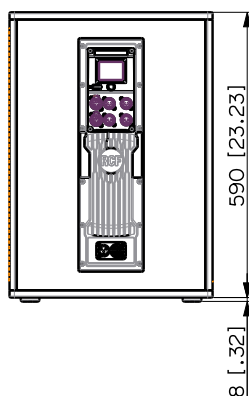

SUBWOOFER SUB 15-AX 220-240V

REV.
A