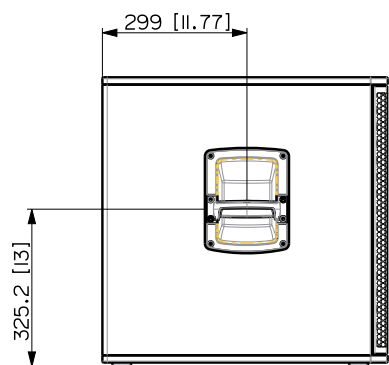

SUBWOOFER SUB 15-AX 220-240V

REV.
A