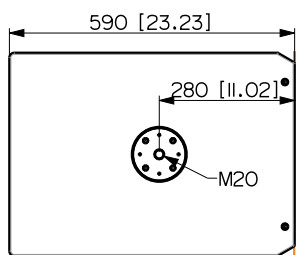

SUBWOOFER SUB 15-AX 220-240V

REV.
A