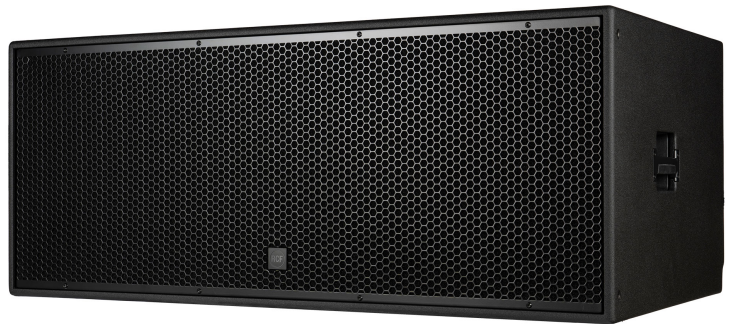

S 29

HIGH-POWER BASS REFLEX SUBWOOFER

DESCRIPTION

S 29 is a high-power double 19" subwoofer suitable for RCF Installed Sound systems. The bass-reflex design ensures an efficient acoustic response down to 25 Hz. The high-quality plywood cabinet is finished with a black, heavy-duty polyurea coating and protected by a powder-coated metal grille. The recessed input panel features two Speakon NL4 connectors, allowing a quick and safe connection. A M20 pole mount adaptor on top and handles on both sides are provided. Both models can be ground-stacked and are cardioid-arrayable for improved rear rejection.

FEATURES

- Up to 3000 W power handling
- 143 dB max SPL
- 25 ÷ 200 Hz frequency range
- 2x19" HyperVented Neodymium Woofer with 4" v.c.
- High-quality polyurea-coated multi-ply cabinet
- Steel front grille with clothing
- M20 standard pole mount in top section of cabinet
- Speakon NL4 connectors

TECHNICAL SPECIFICATIONS

Acoustical specifications	Frequency Response (-10dB)	25 Hz ÷ 200 Hz
	Max SPL @ 1m	143 dB
Power section	Amplification	Full Range
	Nominal Impedance	4 ohm
	Power Handling	3000 W
	Peak Power Handling	12000 W PEAK
Transducers	Woofer	2 x 19" neo, 4.0" v.c
Input/Output section	Input connectors	Speakon® NL4
	Output connectors	Speakon® NL4
Standard compliance	Safety agency	CE compliant
Physical specifications	Handles	2 side
	Pole mount/Cap	Yes
Size	Height	534 mm / 21.02 inches
	Width	1300 mm / 51.18 inches
	Depth	730 mm / 28.74 inches
	Weight	85 kg / 187.39 lbs
Shipping information	Package Height	620 mm / 24.41 inches
	Package Width	1360 mm / 53.54 inches
	Package Depth	800 mm / 31.5 inches
	Package Weight	90 kg / 198.42 lbs