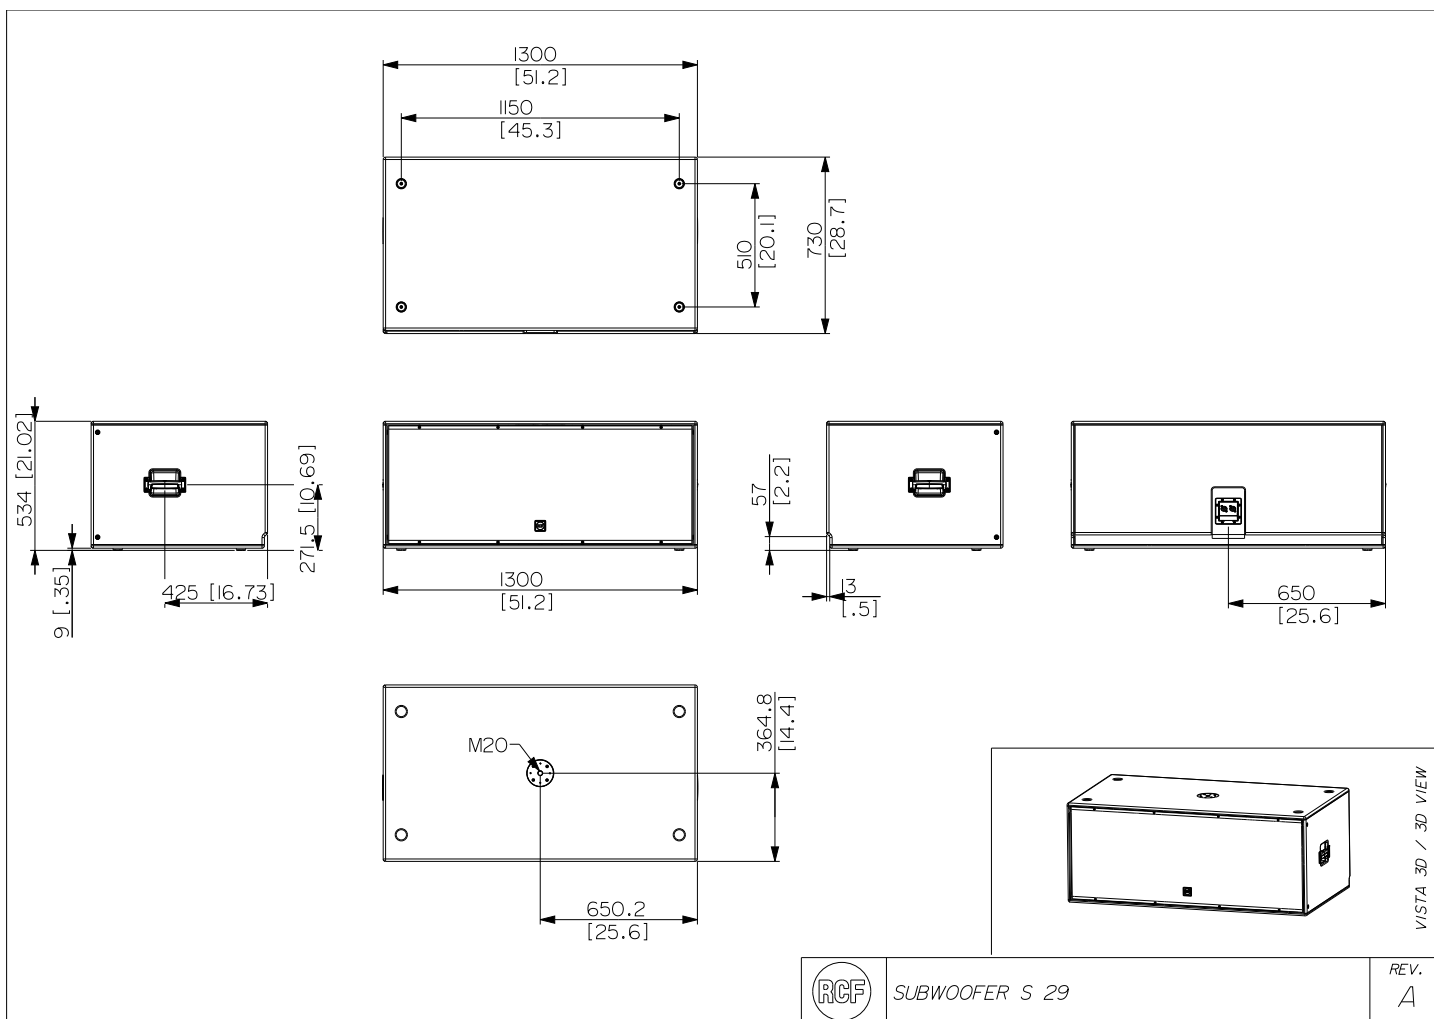

S 29

HIGH-POWER BASS REFLEX SUBWOOFER

DESCRIPTION

S 29 is a high-power double 19" subwoofer suitable for RCF Installed Sound systems. The bass-reflex design ensures an efficient acoustic response down to 25 Hz. The high-quality plywood cabinet is finished with a black, heavy-duty polyurea coating and protected by a powder-coated metal grille. The recessed input panel features two Speakon NL4 connectors, allowing a quick and safe connection. A M20 pole mount adaptor on top and handles on both sides are provided. Both models can be ground-stacked and are cardioid-arrayable for improved rear rejection.

TECHNICAL SPECIFICATIONS

Acoustical specifications	Frequency Response (-10dB)	25 Hz ÷ 200 Hz
	Max SPL @ 1m	143 dB
Power section	Amplification	Full Range
	Nominal Impedance	4 ohm
	Power Handling	3000 W
	Peak Power Handling	12000 W PEAK
Transducers	Woofer	2 x 19" neo, 4.0" v.c
Input/Output section	Input connectors	Speakon® NL4
	Output connectors	Speakon® NL4
Standard compliance	Safety agency	CE compliant
Physical specifications	Handles	2 side
	Pole mount/Cap	Yes
Size	Height	534 mm / 21.02 inches
	Width	1300 mm / 51.18 inches
	Depth	730 mm / 28.74 inches
	Weight	85 kg / 187.39 lbs
Shipping information	Package Height	620 mm / 24.41 inches
	Package Width	1360 mm / 53.54 inches
	Package Depth	800 mm / 31.5 inches
	Package Weight	90 kg / 198.42 lbs

PART NUMBER

- **13100097**

S 29

EAN 8024530021757

SUBWOOFER S 29

REV.
A

VISTA 3D / 3D VIEW