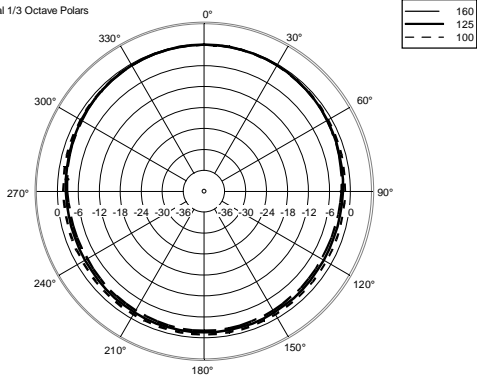

TECHNICAL SPECIFICATIONS

Acoustical specifications	Frequency Response:	40 Hz ÷ 20000 Hz
	Max SPL @ 1m:	130 dB
	Horizontal coverage angle:	90°
	Vertical coverage angle:	30°
Transducers	Fullrange:	8 x 4.0", 1.0" v.c
	Woofers:	15", 3.0" v.c
Input/Output section	Input signal:	bal/unbal
	Input connectors:	XLR, Jack
	Output connectors:	XLR
	Input sensitivity:	-2 dBu/+4 dBu
Processor section	Crossover Frequencies:	180 Hz
	Protections:	Thermal, RMS
	Limiter:	Soft Limiter
	Controls:	Volume, EQ
Power section	Total Power:	1400 W Peak, 700 W RMS
	High frequencies:	400 W Peak, 200 W RMS
	Low frequencies:	1000 W Peak, 500 W RMS
	Cooling:	Convection
	Connections:	VDE
Standard compliance	Safety agency:	CE compliant
Physical specifications	Cabinet/Case Material:	Baltic birch plywood
	Color:	Black, White - RAL 9003
Size	Height:	2200 mm / 86.61 inches
	Width:	410 mm / 16.14 inches
	Depth:	560 mm / 22.05 inches
	Weight:	36.4 kg / 80.25 lbs
Shipping information	Package Height:	636 mm / 25.04 inches
	Package Width:	459 mm / 18.07 inches
	Package Depth:	613 mm / 24.13 inches
	Package Weight:	43.89 kg / 96.76 lbs

PART NUMBER

- **13000843**

EVOX 12 W
220-240V, White - RAL
9003

- **13000758**

EVOX 12 W
115V, White - RAL 9003
EAN 8024530020255

EVOX 12

Horizontal 1/3 Octave Polars

Horizontal 1/3 Octave Polars

Horizontal 1/3 Octave Polars

Horizontal 1/3 Octave Polars

Horizontal 1/3 Octave Polars

Horizontal 1/3 Octave Polars

Horizontal 1/3 Octave Polars

Horizontal One Octave Polars

ACCESSORIES

COVER CVR EVOX 12