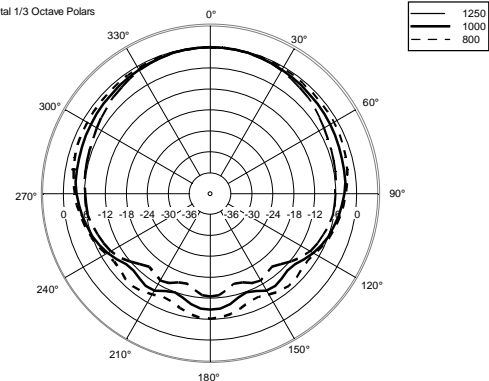

TECHNICAL SPECIFICATIONS

Acoustical specifications	Frequency Response:	40 Hz ÷ 20000 Hz
	Max SPL @ 1m:	130 dB
	Horizontal coverage angle:	90°
	Vertical coverage angle:	30°
Transducers	Fullrange:	8 x 4.0", 1.0" v.c
	Woofers:	15", 3.0" v.c
Input/Output section	Input signal:	bal/unbal
	Input connectors:	XLR, Jack
	Output connectors:	XLR
	Input sensitivity:	-2 dBu/+4 dBu
Processor section	Crossover Frequencies:	180 Hz
	Protections:	Thermal, RMS
	Limiter:	Soft Limiter
	Controls:	Volume, EQ
Power section	Total Power:	1400 W Peak, 700 W RMS
	High frequencies:	400 W Peak, 200 W RMS
	Low frequencies:	1000 W Peak, 500 W RMS
	Cooling:	Convection
	Connections:	VDE
Standard compliance	Safety agency:	CE compliant
Physical specifications	Cabinet/Case Material:	Baltic birch plywood
	Color:	Black, White - RAL 9003
Size	Height:	2200 mm / 86.61 inches
	Width:	410 mm / 16.14 inches
	Depth:	560 mm / 22.05 inches
	Weight:	36.4 kg / 80.25 lbs
Shipping information	Package Height:	636 mm / 25.04 inches
	Package Width:	459 mm / 18.07 inches
	Package Depth:	613 mm / 24.13 inches
	Package Weight:	43.89 kg / 96.76 lbs

PART NUMBER

- **13000843**

EVOX 12 W
220-240V, White - RAL
9003

- **13000758**

EVOX 12 W
115V, White - RAL 9003
EAN 8024530020255

EVOX 12

Horizontal 1/3 Octave Polars

Horizontal 1/3 Octave Polars

Horizontal 1/3 Octave Polars

Horizontal 1/3 Octave Polars

Horizontal 1/3 Octave Polars

Horizontal 1/3 Octave Polars

Horizontal 1/3 Octave Polars

Horizontal One Octave Polars

ACCESSORIES

COVER CVR EVOX 12