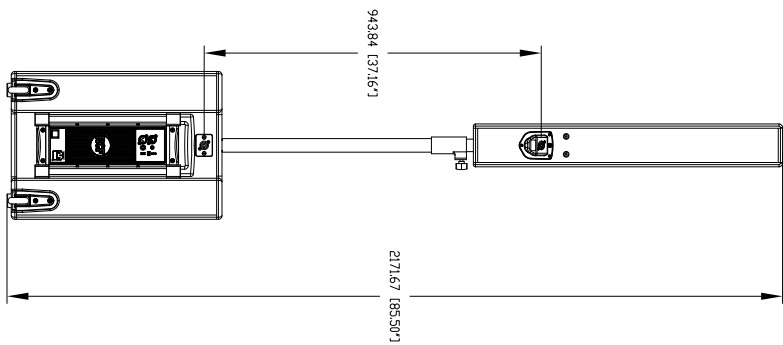

TECHNICAL SPECIFICATIONS

Acoustical specifications	Frequency Response:	40 Hz ÷ 20000 Hz
	Max SPL @ 1m:	130 dB
	Horizontal coverage angle:	90°
	Vertical coverage angle:	30°
Transducers	Fullrange:	8 x 4.0", 1.0" v.c
	Woofers:	15", 3.0" v.c
Input/Output section	Input signal:	bal/unbal
	Input connectors:	XLR, Jack
	Output connectors:	XLR
	Input sensitivity:	-2 dBu/+4 dBu
Processor section	Crossover Frequencies:	180 Hz
	Protections:	Thermal, RMS
	Limiter:	Soft Limiter
	Controls:	Volume, EQ
Power section	Total Power:	1400 W Peak, 700 W RMS
	High frequencies:	400 W Peak, 200 W RMS
	Low frequencies:	1000 W Peak, 500 W RMS
	Cooling:	Convection
	Connections:	VDE
Standard compliance	Safety agency:	CE compliant
Physical specifications	Cabinet/Case Material:	Baltic birch plywood
	Color:	Black, White - RAL 9003
Size	Height:	2200 mm / 86.61 inches
	Width:	410 mm / 16.14 inches
	Depth:	560 mm / 22.05 inches
	Weight:	36.4 kg / 80.25 lbs
Shipping information	Package Height:	636 mm / 25.04 inches
	Package Width:	459 mm / 18.07 inches
	Package Depth:	613 mm / 24.13 inches
	Package Weight:	43.89 kg / 96.76 lbs

PART NUMBER

- **13000843**

EVOX 12 W
220-240V, White - RAL
9003

- **13000758**

EVOX 12 W
115V, White - RAL 9003
EAN 8024530020255

EVOX 12

Horizontal 1/3 Octave Polars

Horizontal 1/3 Octave Polars