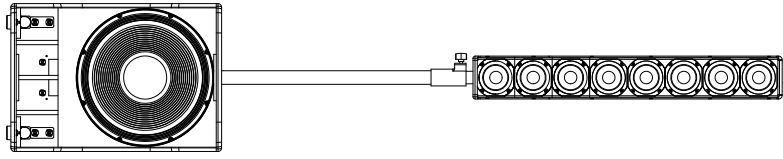

EVOX 12

ACTIVE TWO-WAY ARRAY

DESCRIPTION

EVOX 12 is the most powerful line-source in its class and offers a particularly profound and dynamic reproduction at high levels due to the built-in 1400W power amplifier. The top section has eight high performance neodymium 4" full-range transducers with a phase plug. As a result, the EVOX 12 has a significantly increased low-mid playback at a constant level with a wide dispersion for the highs. The 15" subwoofer delivers powerful bass sound to reinforce a big party or the kick drum of a live band. Despite high performance, the enclosure is very compact, and thanks to integrated wheels and extendable handle very easy to transport.

TECHNICAL SPECIFICATIONS

Acoustical specifications	Frequency Response:	40 Hz ÷ 20000 Hz
	Max SPL @ 1m:	130 dB
	Horizontal coverage angle:	90°
	Vertical coverage angle:	30°
Transducers	Fullrange:	8 x 4.0", 1.0" v.c
	Woofers:	15", 3.0" v.c
Input/Output section	Input signal:	bal/unbal
	Input connectors:	XLR, Jack
	Output connectors:	XLR
	Input sensitivity:	-2 dBu/+4 dBu
Processor section	Crossover Frequencies:	180 Hz
	Protections:	Thermal, RMS
	Limiter:	Soft Limiter
	Controls:	Volume, EQ
Power section	Total Power:	1400 W Peak, 700 W RMS
	High frequencies:	400 W Peak, 200 W RMS
	Low frequencies:	1000 W Peak, 500 W RMS
	Cooling:	Convection
	Connections:	VDE
Standard compliance	Safety agency:	CE compliant
Physical specifications	Cabinet/Case Material:	Baltic birch plywood
	Color:	Black, White - RAL 9003
Size	Height:	2200 mm / 86.61 inches
	Width:	410 mm / 16.14 inches
	Depth:	560 mm / 22.05 inches
	Weight:	36.4 kg / 80.25 lbs
Shipping information	Package Height:	636 mm / 25.04 inches
	Package Width:	459 mm / 18.07 inches
	Package Depth:	613 mm / 24.13 inches
	Package Weight:	43.89 kg / 96.76 lbs

PART NUMBER

- **13000843**

EVOX 12 W
220-240V, White - RAL
9003

- **13000758**

EVOX 12 W
115V, White - RAL 9003
EAN 8024530020255

EVOX 12

Horizontal 1/3 Octave Polars

Horizontal 1/3 Octave Polars