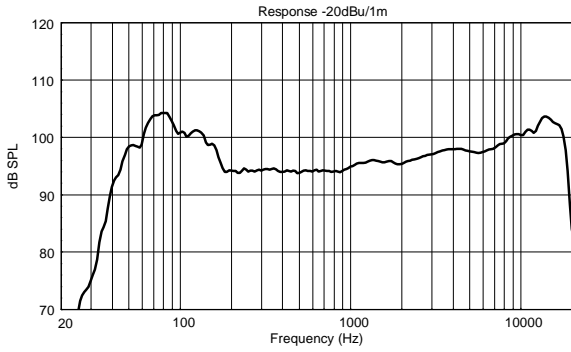

TECHNICAL SPECIFICATIONS

Acoustical specifications	Frequency Response:	40 Hz ÷ 20000 Hz
	Max SPL @ 1m:	130 dB
	Horizontal coverage angle:	90°
	Vertical coverage angle:	30°
Transducers	Fullrange:	8 x 4.0", 1.0" v.c
	Woofers:	15", 3.0" v.c
Input/Output section	Input signal:	bal/unbal
	Input connectors:	XLR, Jack
	Output connectors:	XLR
	Input sensitivity:	-2 dBu/+4 dBu
Processor section	Crossover Frequencies:	180 Hz
	Protections:	Thermal, RMS
	Limiter:	Soft Limiter
	Controls:	Volume, EQ
Power section	Total Power:	1400 W Peak, 700 W RMS
	High frequencies:	400 W Peak, 200 W RMS
	Low frequencies:	1000 W Peak, 500 W RMS
	Cooling:	Convection
	Connections:	VDE
Standard compliance	Safety agency:	CE compliant
Physical specifications	Cabinet/Case Material:	Baltic birch plywood
	Color:	Black, White - RAL 9003
Size	Height:	2200 mm / 86.61 inches
	Width:	410 mm / 16.14 inches
	Depth:	560 mm / 22.05 inches
	Weight:	36.4 kg / 80.25 lbs
Shipping information	Package Height:	636 mm / 25.04 inches
	Package Width:	459 mm / 18.07 inches
	Package Depth:	613 mm / 24.13 inches
	Package Weight:	43.89 kg / 96.76 lbs

PART NUMBER

- **13000843**

EVOX 12 W
220-240V, White - RAL
9003

- **13000758**

EVOX 12 W
115V, White - RAL 9003
EAN 8024530020255

EVOX 12

Horizontal 1/3 Octave Polars

Horizontal 1/3 Octave Polars