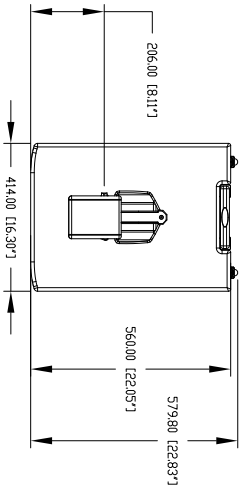

TECHNICAL SPECIFICATIONS

Acoustical specifications	Frequency Response:	40 Hz ÷ 20000 Hz
	Max SPL @ 1m:	130 dB
	Horizontal coverage angle:	90°
	Vertical coverage angle:	30°
Transducers	Fullrange:	8 x 4.0", 1.0" v.c
	Woofers:	15", 3.0" v.c
Input/Output section	Input signal:	bal/unbal
	Input connectors:	XLR, Jack
	Output connectors:	XLR
	Input sensitivity:	-2 dBu/+4 dBu
Processor section	Crossover Frequencies:	180 Hz
	Protections:	Thermal, RMS
	Limiter:	Soft Limiter
	Controls:	Volume, EQ
Power section	Total Power:	1400 W Peak, 700 W RMS
	High frequencies:	400 W Peak, 200 W RMS
	Low frequencies:	1000 W Peak, 500 W RMS
	Cooling:	Convection
	Connections:	VDE
Standard compliance	Safety agency:	CE compliant
Physical specifications	Cabinet/Case Material:	Baltic birch plywood
	Color:	Black, White - RAL 9003
Size	Height:	2200 mm / 86.61 inches
	Width:	410 mm / 16.14 inches
	Depth:	560 mm / 22.05 inches
	Weight:	36.4 kg / 80.25 lbs
Shipping information	Package Height:	636 mm / 25.04 inches
	Package Width:	459 mm / 18.07 inches
	Package Depth:	613 mm / 24.13 inches
	Package Weight:	43.89 kg / 96.76 lbs

PART NUMBER

- **13000843**

EVOX 12 W
220-240V, White - RAL
9003

- **13000758**

EVOX 12 W
115V, White - RAL 9003
EAN 8024530020255

EVOX 12

Horizontal 1/3 Octave Polars

Horizontal 1/3 Octave Polars