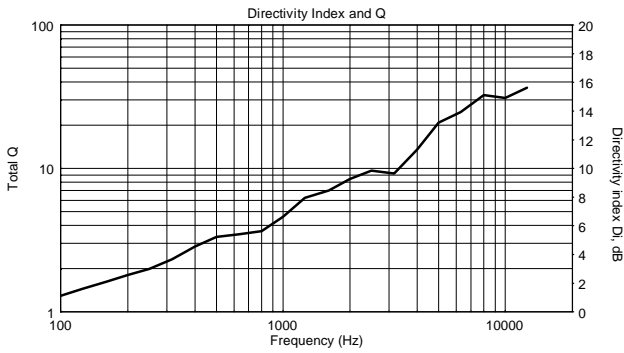

TECHNICAL SPECIFICATIONS

Acoustical specifications	Frequency Response:	40 Hz ÷ 20000 Hz
	Max SPL @ 1m:	130 dB
	Horizontal coverage angle:	90°
	Vertical coverage angle:	30°
Transducers	Fullrange:	8 x 4.0", 1.0" v.c
	Woofers:	15", 3.0" v.c
Input/Output section	Input signal:	bal/unbal
	Input connectors:	XLR, Jack
	Output connectors:	XLR
	Input sensitivity:	-2 dBu/+4 dBu
Processor section	Crossover Frequencies:	180 Hz
	Protections:	Thermal, RMS
	Limiter:	Soft Limiter
	Controls:	Volume, EQ
Power section	Total Power:	1400 W Peak, 700 W RMS
	High frequencies:	400 W Peak, 200 W RMS
	Low frequencies:	1000 W Peak, 500 W RMS
	Cooling:	Convection
	Connections:	VDE
Standard compliance	Safety agency:	CE compliant
Physical specifications	Cabinet/Case Material:	Baltic birch plywood
	Color:	Black, White - RAL 9003
Size	Height:	2200 mm / 86.61 inches
	Width:	410 mm / 16.14 inches
	Depth:	560 mm / 22.05 inches
	Weight:	36.4 kg / 80.25 lbs
Shipping information	Package Height:	636 mm / 25.04 inches
	Package Width:	459 mm / 18.07 inches
	Package Depth:	613 mm / 24.13 inches
	Package Weight:	43.89 kg / 96.76 lbs

PART NUMBER

- **13000843**

EVOX 12 W
220-240V, White - RAL
9003

- **13000758**

EVOX 12 W
115V, White - RAL 9003
EAN 8024530020255

EVOX 12

Horizontal 1/3 Octave Polars

Horizontal 1/3 Octave Polars