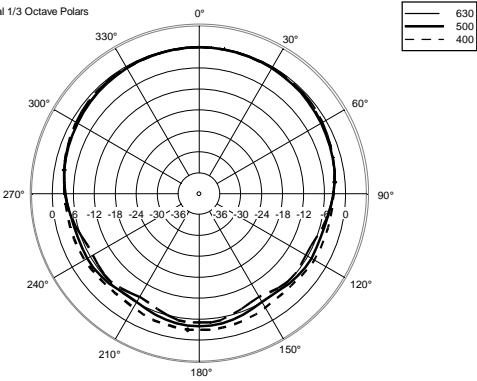

TECHNICAL SPECIFICATIONS

Acoustical specifications	Frequency Response:	40 Hz ÷ 20000 Hz
	Max SPL @ 1m:	130 dB
	Horizontal coverage angle:	90°
	Vertical coverage angle:	30°
Transducers	Fullrange:	8 x 4.0", 1.0" v.c
	Woofers:	15", 3.0" v.c
Input/Output section	Input signal:	bal/unbal
	Input connectors:	XLR, Jack
	Output connectors:	XLR
	Input sensitivity:	-2 dBu/+4 dBu
Processor section	Crossover Frequencies:	180 Hz
	Protections:	Thermal, RMS
	Limiter:	Soft Limiter
	Controls:	Volume, EQ
Power section	Total Power:	1400 W Peak, 700 W RMS
	High frequencies:	400 W Peak, 200 W RMS
	Low frequencies:	1000 W Peak, 500 W RMS
	Cooling:	Convection
	Connections:	VDE
Standard compliance	Safety agency:	CE compliant
Physical specifications	Cabinet/Case Material:	Baltic birch plywood
	Color:	Black, White - RAL 9003
Size	Height:	2200 mm / 86.61 inches
	Width:	410 mm / 16.14 inches
	Depth:	560 mm / 22.05 inches
	Weight:	36.4 kg / 80.25 lbs
Shipping information	Package Height:	636 mm / 25.04 inches
	Package Width:	459 mm / 18.07 inches
	Package Depth:	613 mm / 24.13 inches
	Package Weight:	43.89 kg / 96.76 lbs

PART NUMBER

- **13000843**

EVOX 12 W
220-240V, White - RAL
9003

- **13000758**

EVOX 12 W
115V, White - RAL 9003
EAN 8024530020255

EVOX 12

Horizontal 1/3 Octave Polars

Horizontal 1/3 Octave Polars

Horizontal 1/3 Octave Polars

Horizontal 1/3 Octave Polars

Horizontal 1/3 Octave Polars

Horizontal 1/3 Octave Polars

Horizontal 1/3 Octave Polars

Horizontal One Octave Polars

ACCESSORIES

COVER CVR EVOX 12