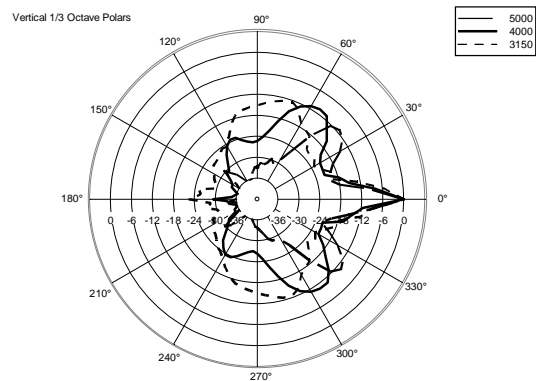

TECHNICAL SPECIFICATIONS

Acoustical specifications	Frequency Response:	40 Hz ÷ 20000 Hz
	Max SPL @ 1m:	130 dB
	Horizontal coverage angle:	90°
	Vertical coverage angle:	30°
Transducers	Fullrange:	8 x 4.0", 1.0" v.c
	Woofers:	15", 3.0" v.c
Input/Output section	Input signal:	bal/unbal
	Input connectors:	XLR, Jack
	Output connectors:	XLR
	Input sensitivity:	-2 dBu/+4 dBu
Processor section	Crossover Frequencies:	180 Hz
	Protections:	Thermal, RMS
	Limiter:	Soft Limiter
	Controls:	Volume, EQ
Power section	Total Power:	1400 W Peak, 700 W RMS
	High frequencies:	400 W Peak, 200 W RMS
	Low frequencies:	1000 W Peak, 500 W RMS
	Cooling:	Convection
	Connections:	VDE
Standard compliance	Safety agency:	CE compliant
Physical specifications	Cabinet/Case Material:	Baltic birch plywood
	Color:	Black, White - RAL 9003
Size	Height:	2200 mm / 86.61 inches
	Width:	410 mm / 16.14 inches
	Depth:	560 mm / 22.05 inches
	Weight:	36.4 kg / 80.25 lbs
Shipping information	Package Height:	636 mm / 25.04 inches
	Package Width:	459 mm / 18.07 inches
	Package Depth:	613 mm / 24.13 inches
	Package Weight:	43.89 kg / 96.76 lbs

Horizontal 1/3 Octave Polars

Horizontal 1/3 Octave Polars

Horizontal 1/3 Octave Polars

Horizontal 1/3 Octave Polars

Horizontal 1/3 Octave Polars

Horizontal One Octave Polars

ACCESSORIES

COVER CVR EVOX 12