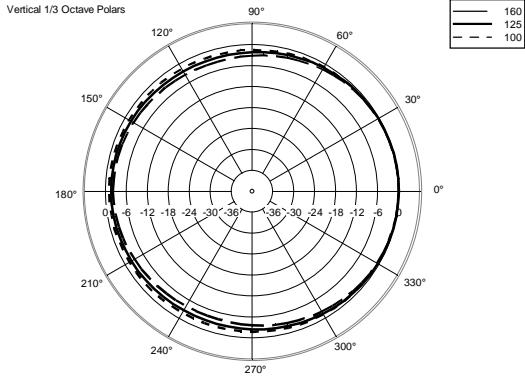

TECHNICAL SPECIFICATIONS

Acoustical specifications	Frequency Response:	40 Hz ÷ 20000 Hz
	Max SPL @ 1m:	130 dB
	Horizontal coverage angle:	90°
	Vertical coverage angle:	30°
Transducers	Fullrange:	8 x 4.0", 1.0" v.c
	Woofers:	15", 3.0" v.c
Input/Output section	Input signal:	bal/unbal
	Input connectors:	XLR, Jack
	Output connectors:	XLR
	Input sensitivity:	-2 dBu/+4 dBu
Processor section	Crossover Frequencies:	180 Hz
	Protections:	Thermal, RMS
	Limiter:	Soft Limiter
	Controls:	Volume, EQ
Power section	Total Power:	1400 W Peak, 700 W RMS
	High frequencies:	400 W Peak, 200 W RMS
	Low frequencies:	1000 W Peak, 500 W RMS
	Cooling:	Convection
	Connections:	VDE
Standard compliance	Safety agency:	CE compliant
Physical specifications	Cabinet/Case Material:	Baltic birch plywood
	Color:	Black, White - RAL 9003
Size	Height:	2200 mm / 86.61 inches
	Width:	410 mm / 16.14 inches
	Depth:	560 mm / 22.05 inches
	Weight:	36.4 kg / 80.25 lbs
Shipping information	Package Height:	636 mm / 25.04 inches
	Package Width:	459 mm / 18.07 inches
	Package Depth:	613 mm / 24.13 inches
	Package Weight:	43.89 kg / 96.76 lbs

Horizontal 1/3 Octave Polars

Horizontal 1/3 Octave Polars

Horizontal 1/3 Octave Polars

Horizontal 1/3 Octave Polars

Horizontal 1/3 Octave Polars

Horizontal One Octave Polars

ACCESSORIES

COVER CVR EVOX 12