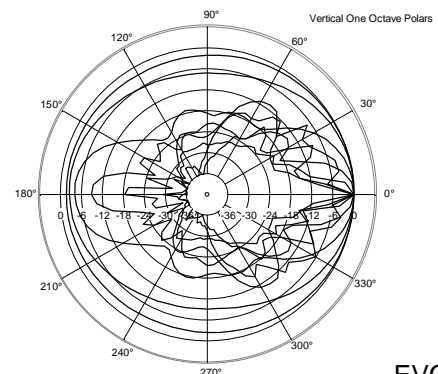

TECHNICAL SPECIFICATIONS

Acoustical specifications	Frequency Response:	40 Hz ÷ 20000 Hz
	Max SPL @ 1m:	130 dB
	Horizontal coverage angle:	90°
	Vertical coverage angle:	30°
Transducers	Fullrange:	8 x 4.0", 1.0" v.c
	Woofers:	15", 3.0" v.c
Input/Output section	Input signal:	bal/unbal
	Input connectors:	XLR, Jack
	Output connectors:	XLR
	Input sensitivity:	-2 dBu/+4 dBu
Processor section	Crossover Frequencies:	180 Hz
	Protections:	Thermal, RMS
	Limiter:	Soft Limiter
	Controls:	Volume, EQ
Power section	Total Power:	1400 W Peak, 700 W RMS
	High frequencies:	400 W Peak, 200 W RMS
	Low frequencies:	1000 W Peak, 500 W RMS
	Cooling:	Convection
	Connections:	VDE
Standard compliance	Safety agency:	CE compliant
Physical specifications	Cabinet/Case Material:	Baltic birch plywood
	Color:	Black, White - RAL 9003
Size	Height:	2200 mm / 86.61 inches
	Width:	410 mm / 16.14 inches
	Depth:	560 mm / 22.05 inches
	Weight:	36.4 kg / 80.25 lbs
Shipping information	Package Height:	636 mm / 25.04 inches
	Package Width:	459 mm / 18.07 inches
	Package Depth:	613 mm / 24.13 inches
	Package Weight:	43.89 kg / 96.76 lbs

Horizontal 1/3 Octave Polars

Horizontal 1/3 Octave Polars

Horizontal 1/3 Octave Polars

Horizontal 1/3 Octave Polars

Horizontal 1/3 Octave Polars

Horizontal One Octave Polars

ACCESSORIES

COVER CVR EVOX 12