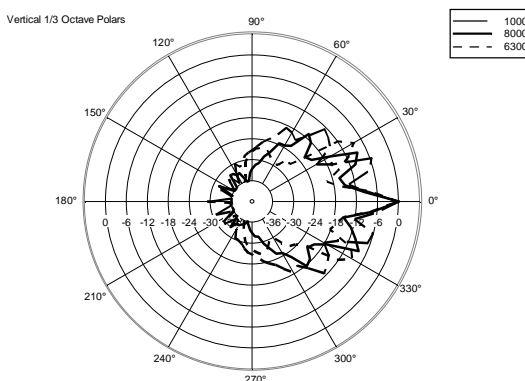

TECHNICAL SPECIFICATIONS

Acoustical specifications	Frequency Response:	40 Hz ÷ 20000 Hz
	Max SPL @ 1m:	130 dB
	Horizontal coverage angle:	90°
	Vertical coverage angle:	30°
Transducers	Fullrange:	8 x 4.0", 1.0" v.c
	Woofers:	15", 3.0" v.c
Input/Output section	Input signal:	bal/unbal
	Input connectors:	XLR, Jack
	Output connectors:	XLR
	Input sensitivity:	-2 dBu/+4 dBu
Processor section	Crossover Frequencies:	180 Hz
	Protections:	Thermal, RMS
	Limiter:	Soft Limiter
	Controls:	Volume, EQ
Power section	Total Power:	1400 W Peak, 700 W RMS
	High frequencies:	400 W Peak, 200 W RMS
	Low frequencies:	1000 W Peak, 500 W RMS
	Cooling:	Convection
	Connections:	VDE
Standard compliance	Safety agency:	CE compliant
Physical specifications	Cabinet/Case Material:	Baltic birch plywood
	Color:	Black, White - RAL 9003
Size	Height:	2200 mm / 86.61 inches
	Width:	410 mm / 16.14 inches
	Depth:	560 mm / 22.05 inches
	Weight:	36.4 kg / 80.25 lbs
Shipping information	Package Height:	636 mm / 25.04 inches
	Package Width:	459 mm / 18.07 inches
	Package Depth:	613 mm / 24.13 inches
	Package Weight:	43.89 kg / 96.76 lbs

Horizontal 1/3 Octave Polars

Horizontal 1/3 Octave Polars

Horizontal 1/3 Octave Polars

Horizontal 1/3 Octave Polars

Horizontal 1/3 Octave Polars

Horizontal One Octave Polars

ACCESSORIES

COVER CVR EVOX 12