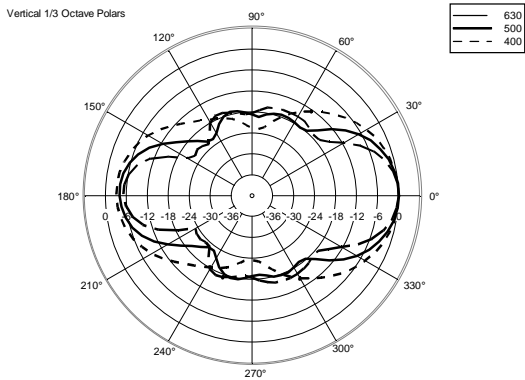

TECHNICAL SPECIFICATIONS

Acoustical specifications	Frequency Response:	40 Hz ÷ 20000 Hz
	Max SPL @ 1m:	130 dB
	Horizontal coverage angle:	90°
	Vertical coverage angle:	30°
Transducers	Fullrange:	8 x 4.0", 1.0" v.c
	Woofers:	15", 3.0" v.c
Input/Output section	Input signal:	bal/unbal
	Input connectors:	XLR, Jack
	Output connectors:	XLR
	Input sensitivity:	-2 dBu/+4 dBu
Processor section	Crossover Frequencies:	180 Hz
	Protections:	Thermal, RMS
	Limiter:	Soft Limiter
	Controls:	Volume, EQ
Power section	Total Power:	1400 W Peak, 700 W RMS
	High frequencies:	400 W Peak, 200 W RMS
	Low frequencies:	1000 W Peak, 500 W RMS
	Cooling:	Convection
	Connections:	VDE
Standard compliance	Safety agency:	CE compliant
Physical specifications	Cabinet/Case Material:	Baltic birch plywood
	Color:	Black, White - RAL 9003
Size	Height:	2200 mm / 86.61 inches
	Width:	410 mm / 16.14 inches
	Depth:	560 mm / 22.05 inches
	Weight:	36.4 kg / 80.25 lbs
Shipping information	Package Height:	636 mm / 25.04 inches
	Package Width:	459 mm / 18.07 inches
	Package Depth:	613 mm / 24.13 inches
	Package Weight:	43.89 kg / 96.76 lbs

Horizontal 1/3 Octave Polars

Horizontal 1/3 Octave Polars

Horizontal 1/3 Octave Polars

Horizontal 1/3 Octave Polars

Horizontal 1/3 Octave Polars

Horizontal One Octave Polars

ACCESSORIES

COVER CVR EVOX 12