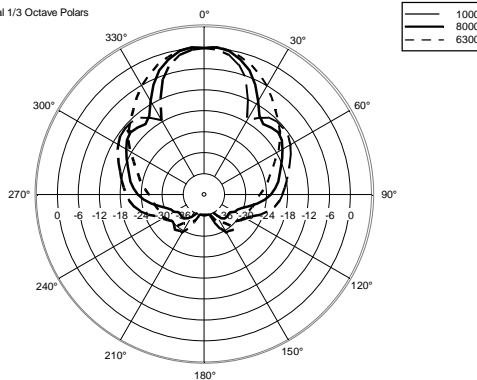

TECHNICAL SPECIFICATIONS

Acoustical specifications	Frequency Response:	40 Hz ÷ 20000 Hz
	Max SPL @ 1m:	130 dB
	Horizontal coverage angle:	90°
	Vertical coverage angle:	30°
Transducers	Fullrange:	8 x 4.0", 1.0" v.c
	Woofers:	15", 3.0" v.c
Input/Output section	Input signal:	bal/unbal
	Input connectors:	XLR, Jack
	Output connectors:	XLR
	Input sensitivity:	-2 dBu/+4 dBu
Processor section	Crossover Frequencies:	180 Hz
	Protections:	Thermal, RMS
	Limiter:	Soft Limiter
	Controls:	Volume, EQ
Power section	Total Power:	1400 W Peak, 700 W RMS
	High frequencies:	400 W Peak, 200 W RMS
	Low frequencies:	1000 W Peak, 500 W RMS
	Cooling:	Convection
	Connections:	VDE
Standard compliance	Safety agency:	CE compliant
Physical specifications	Cabinet/Case Material:	Baltic birch plywood
	Color:	Black, White - RAL 9003
Size	Height:	2200 mm / 86.61 inches
	Width:	410 mm / 16.14 inches
	Depth:	560 mm / 22.05 inches
	Weight:	36.4 kg / 80.25 lbs
Shipping information	Package Height:	636 mm / 25.04 inches
	Package Width:	459 mm / 18.07 inches
	Package Depth:	613 mm / 24.13 inches
	Package Weight:	43.89 kg / 96.76 lbs

Horizontal 1/3 Octave Polars

Horizontal 1/3 Octave Polars

Horizontal 1/3 Octave Polars

Horizontal 1/3 Octave Polars

Horizontal 1/3 Octave Polars

Horizontal One Octave Polars

ACCESSORIES

COVER CVR EVOX 12