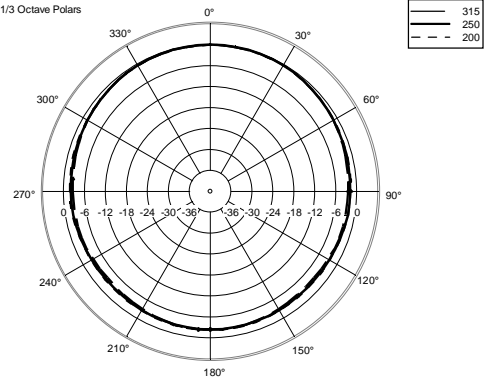

TECHNICAL SPECIFICATIONS

Acoustical specifications	Frequency Response:	40 Hz ÷ 20000 Hz
	Max SPL @ 1m:	130 dB
	Horizontal coverage angle:	90°
	Vertical coverage angle:	30°
Transducers	Fullrange:	8 x 4.0", 1.0" v.c
	Woofers:	15", 3.0" v.c
Input/Output section	Input signal:	bal/unbal
	Input connectors:	XLR, Jack
	Output connectors:	XLR
	Input sensitivity:	-2 dBu/+4 dBu
Processor section	Crossover Frequencies:	180 Hz
	Protections:	Thermal, RMS
	Limiter:	Soft Limiter
	Controls:	Volume, EQ
Power section	Total Power:	1400 W Peak, 700 W RMS
	High frequencies:	400 W Peak, 200 W RMS
	Low frequencies:	1000 W Peak, 500 W RMS
	Cooling:	Convection
	Connections:	VDE
Standard compliance	Safety agency:	CE compliant
Physical specifications	Cabinet/Case Material:	Baltic birch plywood
	Color:	Black, White - RAL 9003
Size	Height:	2200 mm / 86.61 inches
	Width:	410 mm / 16.14 inches
	Depth:	560 mm / 22.05 inches
	Weight:	36.4 kg / 80.25 lbs
Shipping information	Package Height:	636 mm / 25.04 inches
	Package Width:	459 mm / 18.07 inches
	Package Depth:	613 mm / 24.13 inches
	Package Weight:	43.89 kg / 96.76 lbs

PART NUMBER

- **13000843**

EVOX 12 W
220-240V, White - RAL
9003

- **13000758**

EVOX 12 W
115V, White - RAL 9003
EAN 8024530020255

EVOX 12

Horizontal 1/3 Octave Polars

Horizontal 1/3 Octave Polars