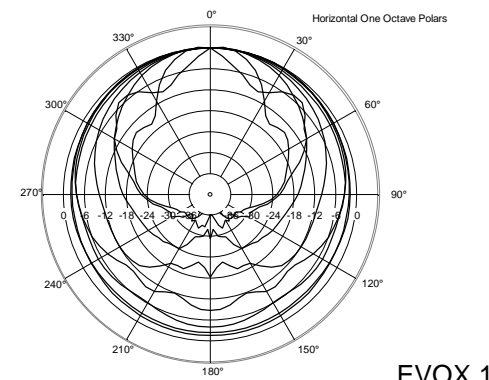

TECHNICAL SPECIFICATIONS

Acoustical specifications	Frequency Response:	40 Hz ÷ 20000 Hz
	Max SPL @ 1m:	130 dB
	Horizontal coverage angle:	90°
	Vertical coverage angle:	30°
Transducers	Fullrange:	8 x 4.0", 1.0" v.c
	Woofers:	15", 3.0" v.c
Input/Output section	Input signal:	bal/unbal
	Input connectors:	XLR, Jack
	Output connectors:	XLR
	Input sensitivity:	-2 dBu/+4 dBu
Processor section	Crossover Frequencies:	180 Hz
	Protections:	Thermal, RMS
	Limiter:	Soft Limiter
	Controls:	Volume, EQ
Power section	Total Power:	1400 W Peak, 700 W RMS
	High frequencies:	400 W Peak, 200 W RMS
	Low frequencies:	1000 W Peak, 500 W RMS
	Cooling:	Convection
	Connections:	VDE
Standard compliance	Safety agency:	CE compliant
Physical specifications	Cabinet/Case Material:	Baltic birch plywood
	Color:	Black, White - RAL 9003
Size	Height:	2200 mm / 86.61 inches
	Width:	410 mm / 16.14 inches
	Depth:	560 mm / 22.05 inches
	Weight:	36.4 kg / 80.25 lbs
Shipping information	Package Height:	636 mm / 25.04 inches
	Package Width:	459 mm / 18.07 inches
	Package Depth:	613 mm / 24.13 inches
	Package Weight:	43.89 kg / 96.76 lbs

Horizontal 1/3 Octave Polars

Horizontal 1/3 Octave Polars

Horizontal 1/3 Octave Polars

Horizontal 1/3 Octave Polars

Horizontal 1/3 Octave Polars

Horizontal One Octave Polars

ACCESSORIES

COVER CVR EVOX 12