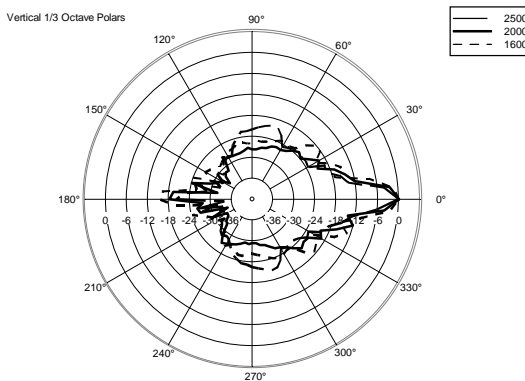

TECHNICAL SPECIFICATIONS

Acoustical specifications	Frequency Response:	40 Hz ÷ 20000 Hz
	Max SPL @ 1m:	130 dB
	Horizontal coverage angle:	90°
	Vertical coverage angle:	30°
Transducers	Fullrange:	8 x 4.0", 1.0" v.c
	Woofers:	15", 3.0" v.c
Input/Output section	Input signal:	bal/unbal
	Input connectors:	XLR, Jack
	Output connectors:	XLR
	Input sensitivity:	-2 dBu/+4 dBu
Processor section	Crossover Frequencies:	180 Hz
	Protections:	Thermal, RMS
	Limiter:	Soft Limiter
	Controls:	Volume, EQ
Power section	Total Power:	1400 W Peak, 700 W RMS
	High frequencies:	400 W Peak, 200 W RMS
	Low frequencies:	1000 W Peak, 500 W RMS
	Cooling:	Convection
	Connections:	VDE
Standard compliance	Safety agency:	CE compliant
Physical specifications	Cabinet/Case Material:	Baltic birch plywood
	Color:	Black, White - RAL 9003
Size	Height:	2200 mm / 86.61 inches
	Width:	410 mm / 16.14 inches
	Depth:	560 mm / 22.05 inches
	Weight:	36.4 kg / 80.25 lbs
Shipping information	Package Height:	636 mm / 25.04 inches
	Package Width:	459 mm / 18.07 inches
	Package Depth:	613 mm / 24.13 inches
	Package Weight:	43.89 kg / 96.76 lbs

Horizontal 1/3 Octave Polars

Horizontal 1/3 Octave Polars

Horizontal 1/3 Octave Polars

Horizontal 1/3 Octave Polars

Horizontal 1/3 Octave Polars

Horizontal One Octave Polars

ACCESSORIES

COVER CVR EVOX 12