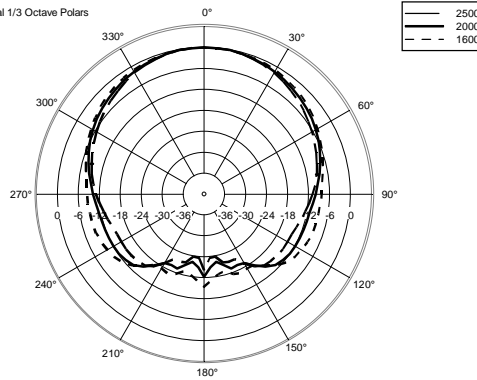

TECHNICAL SPECIFICATIONS

Acoustical specifications	Frequency Response:	40 Hz ÷ 20000 Hz
	Max SPL @ 1m:	130 dB
	Horizontal coverage angle:	90°
	Vertical coverage angle:	30°
Transducers	Fullrange:	8 x 4.0", 1.0" v.c
	Woofers:	15", 3.0" v.c
Input/Output section	Input signal:	bal/unbal
	Input connectors:	XLR, Jack
	Output connectors:	XLR
	Input sensitivity:	-2 dBu/+4 dBu
Processor section	Crossover Frequencies:	180 Hz
	Protections:	Thermal, RMS
	Limiter:	Soft Limiter
	Controls:	Volume, EQ
Power section	Total Power:	1400 W Peak, 700 W RMS
	High frequencies:	400 W Peak, 200 W RMS
	Low frequencies:	1000 W Peak, 500 W RMS
	Cooling:	Convection
	Connections:	VDE
Standard compliance	Safety agency:	CE compliant
Physical specifications	Cabinet/Case Material:	Baltic birch plywood
	Color:	Black, White - RAL 9003
Size	Height:	2200 mm / 86.61 inches
	Width:	410 mm / 16.14 inches
	Depth:	560 mm / 22.05 inches
	Weight:	36.4 kg / 80.25 lbs
Shipping information	Package Height:	636 mm / 25.04 inches
	Package Width:	459 mm / 18.07 inches
	Package Depth:	613 mm / 24.13 inches
	Package Weight:	43.89 kg / 96.76 lbs

PART NUMBER

- **13000843**

EVOX 12 W
220-240V, White - RAL
9003

- **13000758**

EVOX 12 W
115V, White - RAL 9003
EAN 8024530020255

EVOX 12

Horizontal 1/3 Octave Polars

Horizontal 1/3 Octave Polars

Horizontal 1/3 Octave Polars

Horizontal 1/3 Octave Polars

Horizontal 1/3 Octave Polars

Horizontal 1/3 Octave Polars

Horizontal 1/3 Octave Polars

Horizontal One Octave Polars

ACCESSORIES

COVER CVR EVOX 12