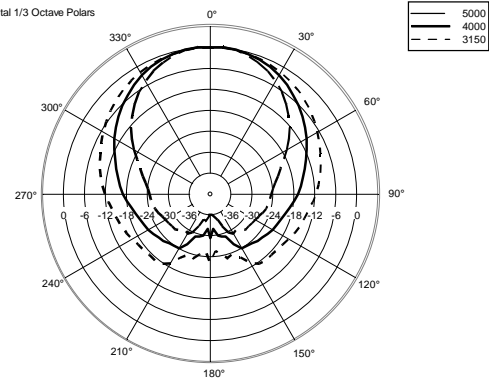

TECHNICAL SPECIFICATIONS

Acoustical specifications	Frequency Response:	40 Hz ÷ 20000 Hz
	Max SPL @ 1m:	130 dB
	Horizontal coverage angle:	90°
	Vertical coverage angle:	30°
Transducers	Fullrange:	8 x 4.0", 1.0" v.c
	Woofers:	15", 3.0" v.c
Input/Output section	Input signal:	bal/unbal
	Input connectors:	XLR, Jack
	Output connectors:	XLR
	Input sensitivity:	-2 dBu/+4 dBu
Processor section	Crossover Frequencies:	180 Hz
	Protections:	Thermal, RMS
	Limiter:	Soft Limiter
	Controls:	Volume, EQ
Power section	Total Power:	1400 W Peak, 700 W RMS
	High frequencies:	400 W Peak, 200 W RMS
	Low frequencies:	1000 W Peak, 500 W RMS
	Cooling:	Convection
	Connections:	VDE
Standard compliance	Safety agency:	CE compliant
Physical specifications	Cabinet/Case Material:	Baltic birch plywood
	Color:	Black, White - RAL 9003
Size	Height:	2200 mm / 86.61 inches
	Width:	410 mm / 16.14 inches
	Depth:	560 mm / 22.05 inches
	Weight:	36.4 kg / 80.25 lbs
Shipping information	Package Height:	636 mm / 25.04 inches
	Package Width:	459 mm / 18.07 inches
	Package Depth:	613 mm / 24.13 inches
	Package Weight:	43.89 kg / 96.76 lbs

Horizontal 1/3 Octave Polars

Horizontal 1/3 Octave Polars

Horizontal 1/3 Octave Polars

Horizontal 1/3 Octave Polars

Horizontal 1/3 Octave Polars

Horizontal One Octave Polars

ACCESSORIES

COVER CVR EVOX 12