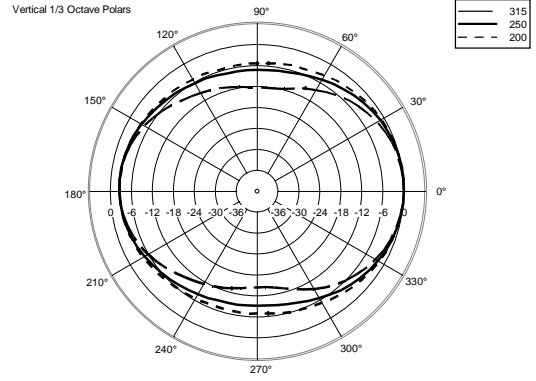

TECHNICAL SPECIFICATIONS

Acoustical specifications	Frequency Response:	40 Hz ÷ 20000 Hz
	Max SPL @ 1m:	130 dB
	Horizontal coverage angle:	90°
	Vertical coverage angle:	30°
Transducers	Fullrange:	8 x 4.0", 1.0" v.c
	Woofers:	15", 3.0" v.c
Input/Output section	Input signal:	bal/unbal
	Input connectors:	XLR, Jack
	Output connectors:	XLR
	Input sensitivity:	-2 dBu/+4 dBu
Processor section	Crossover Frequencies:	180 Hz
	Protections:	Thermal, RMS
	Limiter:	Soft Limiter
	Controls:	Volume, EQ
Power section	Total Power:	1400 W Peak, 700 W RMS
	High frequencies:	400 W Peak, 200 W RMS
	Low frequencies:	1000 W Peak, 500 W RMS
	Cooling:	Convection
	Connections:	VDE
Standard compliance	Safety agency:	CE compliant
Physical specifications	Cabinet/Case Material:	Baltic birch plywood
	Color:	Black, White - RAL 9003
Size	Height:	2200 mm / 86.61 inches
	Width:	410 mm / 16.14 inches
	Depth:	560 mm / 22.05 inches
	Weight:	36.4 kg / 80.25 lbs
Shipping information	Package Height:	636 mm / 25.04 inches
	Package Width:	459 mm / 18.07 inches
	Package Depth:	613 mm / 24.13 inches
	Package Weight:	43.89 kg / 96.76 lbs

Horizontal 1/3 Octave Polars

Horizontal 1/3 Octave Polars

Horizontal 1/3 Octave Polars

Horizontal 1/3 Octave Polars

Horizontal 1/3 Octave Polars

Horizontal One Octave Polars

ACCESSORIES

COVER CVR EVOX 12