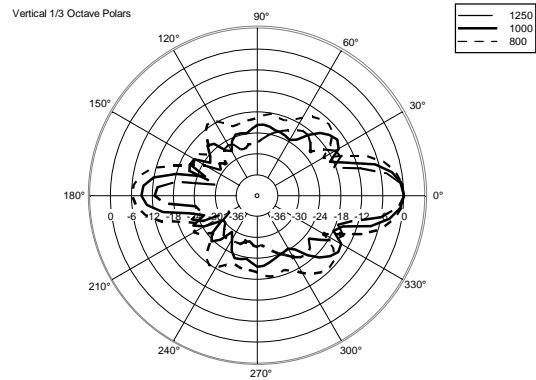

TECHNICAL SPECIFICATIONS

Acoustical specifications	Frequency Response:	40 Hz ÷ 20000 Hz
	Max SPL @ 1m:	130 dB
	Horizontal coverage angle:	90°
	Vertical coverage angle:	30°
Transducers	Fullrange:	8 x 4.0", 1.0" v.c
	Woofers:	15", 3.0" v.c
Input/Output section	Input signal:	bal/unbal
	Input connectors:	XLR, Jack
	Output connectors:	XLR
	Input sensitivity:	-2 dBu/+4 dBu
Processor section	Crossover Frequencies:	180 Hz
	Protections:	Thermal, RMS
	Limiter:	Soft Limiter
	Controls:	Volume, EQ
Power section	Total Power:	1400 W Peak, 700 W RMS
	High frequencies:	400 W Peak, 200 W RMS
	Low frequencies:	1000 W Peak, 500 W RMS
	Cooling:	Convection
	Connections:	VDE
Standard compliance	Safety agency:	CE compliant
Physical specifications	Cabinet/Case Material:	Baltic birch plywood
	Color:	Black, White - RAL 9003
Size	Height:	2200 mm / 86.61 inches
	Width:	410 mm / 16.14 inches
	Depth:	560 mm / 22.05 inches
	Weight:	36.4 kg / 80.25 lbs
Shipping information	Package Height:	636 mm / 25.04 inches
	Package Width:	459 mm / 18.07 inches
	Package Depth:	613 mm / 24.13 inches
	Package Weight:	43.89 kg / 96.76 lbs

Horizontal 1/3 Octave Polars

Horizontal 1/3 Octave Polars

Horizontal 1/3 Octave Polars

Horizontal 1/3 Octave Polars

Horizontal 1/3 Octave Polars

Horizontal One Octave Polars

ACCESSORIES

COVER CVR EVOX 12