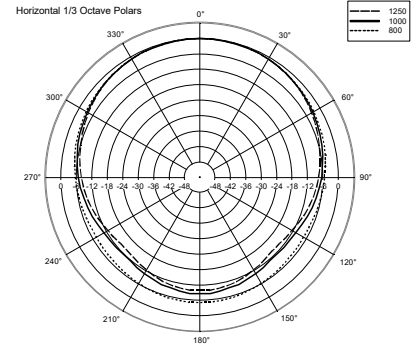

TECHNICAL SPECIFICATIONS

Acoustical specifications	Frequency Response (-10dB):	100 Hz ÷ 20000 Hz
	Max SPL @ 1m:	102 dB
	Horizontal coverage angle:	180°
	Vertical coverage angle:	170°
	System Sensitivity:	87 dB
Power section	Nominal Impedance (ohm):	8 ohm
	Power Handling:	15 W RMS
	Peak Power Handling:	60 W PEAK
	Recommended Amplifier:	30 W
	Crossover Frequencies:	2.5 Hz
Transducers	Dome Tweeter:	1.0"
	Woofers:	3.5"
Input/Output section	Input connectors:	Cable
	Output connectors:	Cable
	Constant Voltage Transformer:	100 V
	Power selection 1:	15 W - 667 ohm
	Power selection 2:	7.5 W - 1333 ohm
	Power selection 3:	5 W - 2000 ohm
	Power selection 4:	2.5 W - 4000 ohm
Power selection 5:	1.25 W - 8000 ohm	
Standard compliance	IP protection grade:	IP 55
	CE marking:	Yes
Physical specifications	Cabinet/Case Material:	Plastic
	Hardware:	Aluminium U bracket
	Grille:	Aluminium
	Color:	White - RAL 9002
Size	Height:	197 mm / 7.76 inches
	Width:	130 mm / 5.12 inches
	Depth:	115 mm / 4.53 inches
	Weight:	1.7 kg / 3.75 lbs
Shipping informations	Package Height:	260 mm / 10.24 inches
	Package Width:	180 mm / 7.09 inches
	Package Depth:	175 mm / 6.89 inches
	Package Weight:	1.96 kg / 4.32 lbs

EAN 8024530004941

DRAWINGS

HORIZONTAL 1/3 POLAR PLOT

VERTICAL 1/3 POLAR PLOT