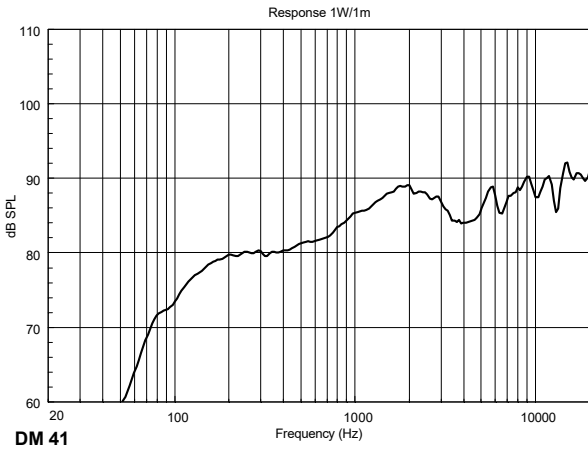

FEATURES

- 3.5" woofer with 1" dome tweeter
- Power selectable (100 V): 15 W - 7.5 W - 5 W - 2.5 W - 1.25 W
- 87 dB sensitivity
- Colour white RAL 9002 and black RAL 9005
- Plastic body UL 94 V0, steel grille
- Protection grade IP 55

TECHNICAL SPECIFICATIONS

Acoustical specifications	Frequency Response (-10dB):	100 Hz ÷ 20000 Hz
	Max SPL @ 1m:	102 dB
	Horizontal coverage angle:	180°
	Vertical coverage angle:	170°
	System Sensitivity:	87 dB
Power section	Nominal Impedance (ohm):	8 ohm
	Power Handling:	15 W RMS
	Peak Power Handling:	60 W PEAK
	Recommended Amplifier:	30 W
	Crossover Frequencies:	2.5 Hz
Transducers	Dome Tweeter:	1.0"
	Woofers:	3.5"
Input/Output section	Input connectors:	Cable
	Output connectors:	Cable
	Constant Voltage Transformer:	100 V
	Power selection 1:	15 W - 667 ohm
	Power selection 2:	7.5 W - 1333 ohm
	Power selection 3:	5 W - 2000 ohm
	Power selection 4:	2.5 W - 4000 ohm
Power selection 5:	1.25 W - 8000 ohm	
Standard compliance	IP protection grade:	IP 55
	CE marking:	Yes
Physical specifications	Cabinet/Case Material:	Plastic
	Hardware:	Aluminium U bracket
	Grille:	Aluminium
	Color:	White - RAL 9002
Size	Height:	197 mm / 7.76 inches
	Width:	130 mm / 5.12 inches
	Depth:	115 mm / 4.53 inches
	Weight:	1.7 kg / 3.75 lbs
Shipping informations	Package Height:	260 mm / 10.24 inches
	Package Width:	180 mm / 7.09 inches
	Package Depth:	175 mm / 6.89 inches
	Package Weight:	1.96 kg / 4.32 lbs

EAN 8024530004941

DRAWINGS

HORIZONTAL 1/3 POLAR PLOT

VERTICAL 1/3 POLAR PLOT