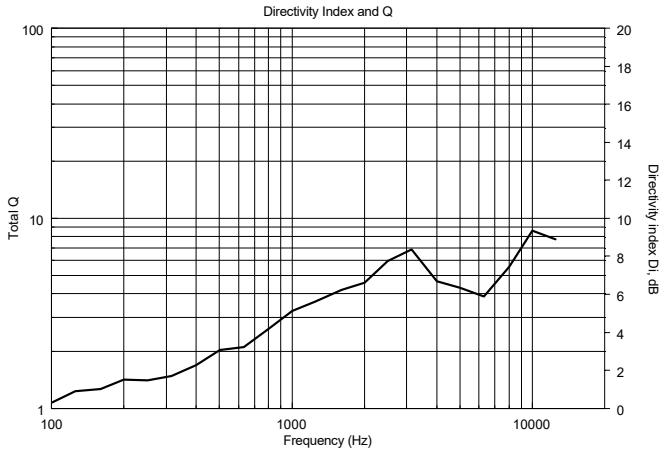

TECHNICAL SPECIFICATIONS

Acoustical specifications	Frequency Response (-10dB):	100 Hz ÷ 20000 Hz
	Max SPL @ 1m:	102 dB
	Horizontal coverage angle:	180°
	Vertical coverage angle:	170°
	System Sensitivity:	87 dB
Power section	Nominal Impedance (ohm):	8 ohm
	Power Handling:	15 W RMS
	Peak Power Handling:	60 W PEAK
	Recommended Amplifier:	30 W
	Crossover Frequencies:	2.5 Hz
Transducers	Dome Tweeter:	1.0"
	Woofers:	3.5"
Input/Output section	Input connectors:	Cable
	Output connectors:	Cable
	Constant Voltage Transformer:	100 V
	Power selection 1:	15 W - 667 ohm
	Power selection 2:	7.5 W - 1333 ohm
	Power selection 3:	5 W - 2000 ohm
	Power selection 4:	2.5 W - 4000 ohm
Power selection 5:	1.25 W - 8000 ohm	
Standard compliance	IP protection grade:	IP 55
	CE marking:	Yes
Physical specifications	Cabinet/Case Material:	Plastic
	Hardware:	Aluminium U bracket
	Grille:	Aluminium
	Color:	White - RAL 9002
Size	Height:	197 mm / 7.76 inches
	Width:	130 mm / 5.12 inches
	Depth:	115 mm / 4.53 inches
	Weight:	1.7 kg / 3.75 lbs
Shipping informations	Package Height:	260 mm / 10.24 inches
	Package Width:	180 mm / 7.09 inches
	Package Depth:	175 mm / 6.89 inches
	Package Weight:	1.96 kg / 4.32 lbs

EAN 8024530004941

DRAWINGS

HORIZONTAL 1/3 POLAR PLOT

VERTICAL 1/3 POLAR PLOT