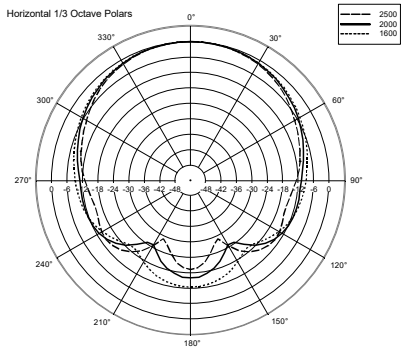

TECHNICAL SPECIFICATIONS

Acoustical specifications	Frequency Response (-10dB):	100 Hz ÷ 20000 Hz
	Max SPL @ 1m:	102 dB
	Horizontal coverage angle:	180°
	Vertical coverage angle:	170°
	System Sensitivity:	87 dB
Power section	Nominal Impedance (ohm):	8 ohm
	Power Handling:	15 W RMS
	Peak Power Handling:	60 W PEAK
	Recommended Amplifier:	30 W
	Crossover Frequencies:	2.5 Hz
Transducers	Dome Tweeter:	1.0"
	Woofers:	3.5"
Input/Output section	Input connectors:	Cable
	Output connectors:	Cable
	Constant Voltage Transformer:	100 V
	Power selection 1:	15 W - 667 ohm
	Power selection 2:	7.5 W - 1333 ohm
	Power selection 3:	5 W - 2000 ohm
	Power selection 4:	2.5 W - 4000 ohm
Power selection 5:	1.25 W - 8000 ohm	
Standard compliance	IP protection grade:	IP 55
	CE marking:	Yes
Physical specifications	Cabinet/Case Material:	Plastic
	Hardware:	Aluminium U bracket
	Grille:	Aluminium
	Color:	White - RAL 9002
Size	Height:	197 mm / 7.76 inches
	Width:	130 mm / 5.12 inches
	Depth:	115 mm / 4.53 inches
	Weight:	1.7 kg / 3.75 lbs
Shipping informations	Package Height:	260 mm / 10.24 inches
	Package Width:	180 mm / 7.09 inches
	Package Depth:	175 mm / 6.89 inches
	Package Weight:	1.96 kg / 4.32 lbs

EAN 8024530004941

DRAWINGS

HORIZONTAL 1/3 POLAR PLOT

VERTICAL 1/3 POLAR PLOT