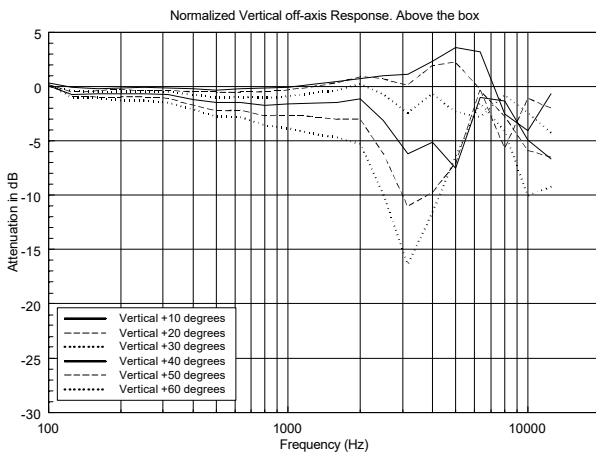

TECHNICAL SPECIFICATIONS

Acoustical specifications	Frequency Response (-10dB):	100 Hz ÷ 20000 Hz
	Max SPL @ 1m:	102 dB
	Horizontal coverage angle:	180°
	Vertical coverage angle:	170°
	System Sensitivity:	87 dB
Power section	Nominal Impedance (ohm):	8 ohm
	Power Handling:	15 W RMS
	Peak Power Handling:	60 W PEAK
	Recommended Amplifier:	30 W
	Crossover Frequencies:	2.5 Hz
Transducers	Dome Tweeter:	1.0"
	Woofers:	3.5"
Input/Output section	Input connectors:	Cable
	Output connectors:	Cable
	Constant Voltage Transformer:	100 V
	Power selection 1:	15 W - 667 ohm
	Power selection 2:	7.5 W - 1333 ohm
	Power selection 3:	5 W - 2000 ohm
	Power selection 4:	2.5 W - 4000 ohm
Power selection 5:	1.25 W - 8000 ohm	
Standard compliance	IP protection grade:	IP 55
	CE marking:	Yes
Physical specifications	Cabinet/Case Material:	Plastic
	Hardware:	Aluminium U bracket
	Grille:	Aluminium
	Color:	White - RAL 9002
Size	Height:	197 mm / 7.76 inches
	Width:	130 mm / 5.12 inches
	Depth:	115 mm / 4.53 inches
	Weight:	1.7 kg / 3.75 lbs
Shipping informations	Package Height:	260 mm / 10.24 inches
	Package Width:	180 mm / 7.09 inches
	Package Depth:	175 mm / 6.89 inches
	Package Weight:	1.96 kg / 4.32 lbs

EAN 8024530004941

DRAWINGS

HORIZONTAL 1/3 POLAR PLOT

VERTICAL 1/3 POLAR PLOT