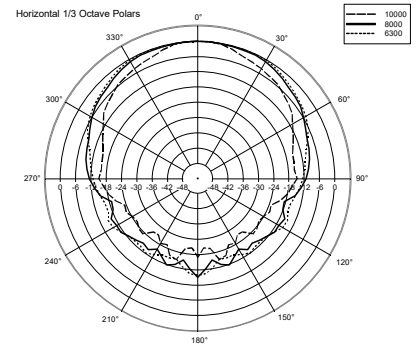

FEATURES

- 3.5" woofer with 1" dome tweeter
- Power selectable (100 V): 15 W - 7.5 W - 5 W - 2.5 W - 1.25 W
- 87 dB sensitivity
- Colour white RAL 9002 and black RAL 9005
- Plastic body UL 94 V0, steel grille
- Protection grade IP 55

TECHNICAL SPECIFICATIONS

Acoustical specifications	Frequency Response (-10dB):	100 Hz ÷ 20000 Hz
	Max SPL @ 1m:	102 dB
	Horizontal coverage angle:	180°
	Vertical coverage angle:	170°
	System Sensitivity:	87 dB
Power section	Nominal Impedance (ohm):	8 ohm
	Power Handling:	15 W RMS
	Peak Power Handling:	60 W PEAK
	Recommended Amplifier:	30 W
	Crossover Frequencies:	2.5 Hz
Transducers	Dome Tweeter:	1.0"
	Woofers:	3.5"
Input/Output section	Input connectors:	Cable
	Output connectors:	Cable
	Constant Voltage Transformer:	100 V
	Power selection 1:	15 W - 667 ohm
	Power selection 2:	7.5 W - 1333 ohm
	Power selection 3:	5 W - 2000 ohm
	Power selection 4:	2.5 W - 4000 ohm
Power selection 5:	1.25 W - 8000 ohm	
Standard compliance	IP protection grade:	IP 55
	CE marking:	Yes
Physical specifications	Cabinet/Case Material:	Plastic
	Hardware:	Aluminium U bracket
	Grille:	Aluminium
	Color:	White - RAL 9002
Size	Height:	197 mm / 7.76 inches
	Width:	130 mm / 5.12 inches
	Depth:	115 mm / 4.53 inches
	Weight:	1.7 kg / 3.75 lbs
Shipping informations	Package Height:	260 mm / 10.24 inches
	Package Width:	180 mm / 7.09 inches
	Package Depth:	175 mm / 6.89 inches
	Package Weight:	1.96 kg / 4.32 lbs

EAN 8024530004941

DRAWINGS

HORIZONTAL 1/3 POLAR PLOT

VERTICAL 1/3 POLAR PLOT