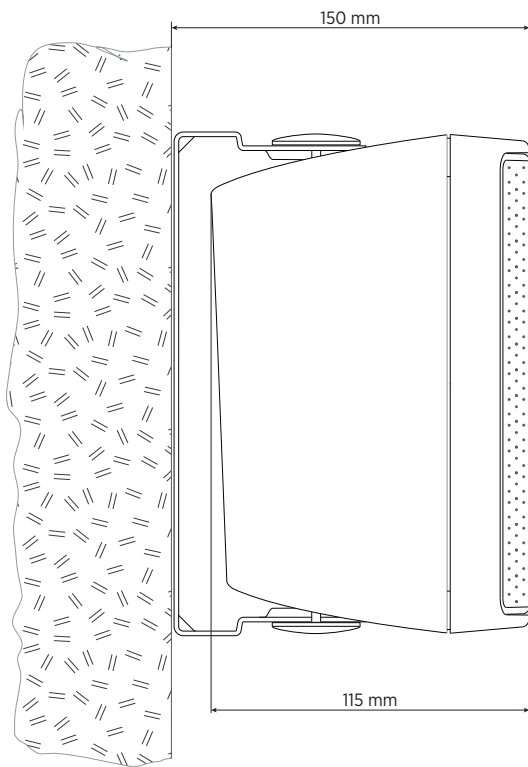

FEATURES

- 3.5" woofer with 1" dome tweeter
- Power selectable (100 V): 15 W - 7.5 W - 5 W - 2.5 W - 1.25 W
- 87 dB sensitivity
- Colour white RAL 9002 and black RAL 9005
- Plastic body UL 94 V0, steel grille
- Protection grade IP 55

TECHNICAL SPECIFICATIONS

Acoustical specifications	Frequency Response (-10dB):	100 Hz ÷ 20000 Hz
	Max SPL @ 1m:	102 dB
	Horizontal coverage angle:	180°
	Vertical coverage angle:	170°
	System Sensitivity:	87 dB
Power section	Nominal Impedance (ohm):	8 ohm
	Power Handling:	15 W RMS
	Peak Power Handling:	60 W PEAK
	Recommended Amplifier:	30 W
	Crossover Frequencies:	2.5 Hz
Transducers	Dome Tweeter:	1.0"
	Woofers:	3.5"
Input/Output section	Input connectors:	Cable
	Output connectors:	Cable
	Constant Voltage Transformer:	100 V
	Power selection 1:	15 W - 667 ohm
	Power selection 2:	7.5 W - 1333 ohm
	Power selection 3:	5 W - 2000 ohm
	Power selection 4:	2.5 W - 4000 ohm
Power selection 5:	1.25 W - 8000 ohm	
Standard compliance	IP protection grade:	IP 55
	CE marking:	Yes
Physical specifications	Cabinet/Case Material:	Plastic
	Hardware:	Aluminium U bracket
	Grille:	Aluminium
	Color:	White - RAL 9002
Size	Height:	197 mm / 7.76 inches
	Width:	130 mm / 5.12 inches
	Depth:	115 mm / 4.53 inches
	Weight:	1.7 kg / 3.75 lbs
Shipping informations	Package Height:	260 mm / 10.24 inches
	Package Width:	180 mm / 7.09 inches
	Package Depth:	175 mm / 6.89 inches
	Package Weight:	1.96 kg / 4.32 lbs

PART NUMBER

• **13000387**

DM 41 B

Black - RAL 9005

EAN 8024530010348

• **13000049**

DM 41

White - RAL 9002

EAN 8024530004941

DRAWINGS

HORIZONTAL 1/3 POLAR PLOT

VERTICAL 1/3 POLAR PLOT