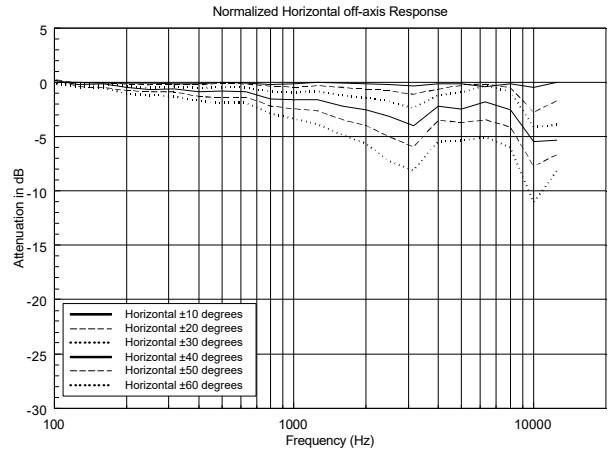

TECHNICAL SPECIFICATIONS

Acoustical specifications	Frequency Response (-10dB):	100 Hz ÷ 20000 Hz
	Max SPL @ 1m:	102 dB
	Horizontal coverage angle:	180°
	Vertical coverage angle:	170°
	System Sensitivity:	87 dB
Power section	Nominal Impedance (ohm):	8 ohm
	Power Handling:	15 W RMS
	Peak Power Handling:	60 W PEAK
	Recommended Amplifier:	30 W
	Crossover Frequencies:	2.5 Hz
Transducers	Dome Tweeter:	1.0"
	Woofers:	3.5"
Input/Output section	Input connectors:	Cable
	Output connectors:	Cable
	Constant Voltage Transformer:	100 V
	Power selection 1:	15 W - 667 ohm
	Power selection 2:	7.5 W - 1333 ohm
	Power selection 3:	5 W - 2000 ohm
	Power selection 4:	2.5 W - 4000 ohm
Power selection 5:	1.25 W - 8000 ohm	
Standard compliance	IP protection grade:	IP 55
	CE marking:	Yes
Physical specifications	Cabinet/Case Material:	Plastic
	Hardware:	Aluminium U bracket
	Grille:	Aluminium
	Color:	White - RAL 9002
Size	Height:	197 mm / 7.76 inches
	Width:	130 mm / 5.12 inches
	Depth:	115 mm / 4.53 inches
	Weight:	1.7 kg / 3.75 lbs
Shipping informations	Package Height:	260 mm / 10.24 inches
	Package Width:	180 mm / 7.09 inches
	Package Depth:	175 mm / 6.89 inches
	Package Weight:	1.96 kg / 4.32 lbs

EAN 8024530004941

DRAWINGS

HORIZONTAL 1/3 POLAR PLOT

VERTICAL 1/3 POLAR PLOT