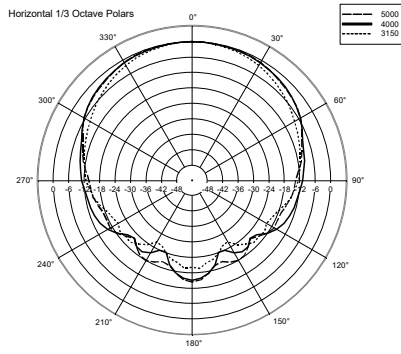

TECHNICAL SPECIFICATIONS

Acoustical specifications	Frequency Response (-10dB):	100 Hz ÷ 20000 Hz
	Max SPL @ 1m:	102 dB
	Horizontal coverage angle:	180°
	Vertical coverage angle:	170°
	System Sensitivity:	87 dB
Power section	Nominal Impedance (ohm):	8 ohm
	Power Handling:	15 W RMS
	Peak Power Handling:	60 W PEAK
	Recommended Amplifier:	30 W
	Crossover Frequencies:	2.5 Hz
Transducers	Dome Tweeter:	1.0"
	Woofers:	3.5"
Input/Output section	Input connectors:	Cable
	Output connectors:	Cable
	Constant Voltage Transformer:	100 V
	Power selection 1:	15 W - 667 ohm
	Power selection 2:	7.5 W - 1333 ohm
	Power selection 3:	5 W - 2000 ohm
	Power selection 4:	2.5 W - 4000 ohm
Power selection 5:	1.25 W - 8000 ohm	
Standard compliance	IP protection grade:	IP 55
	CE marking:	Yes
Physical specifications	Cabinet/Case Material:	Plastic
	Hardware:	Aluminium U bracket
	Grille:	Aluminium
	Color:	White - RAL 9002
Size	Height:	197 mm / 7.76 inches
	Width:	130 mm / 5.12 inches
	Depth:	115 mm / 4.53 inches
	Weight:	1.7 kg / 3.75 lbs
Shipping informations	Package Height:	260 mm / 10.24 inches
	Package Width:	180 mm / 7.09 inches
	Package Depth:	175 mm / 6.89 inches
	Package Weight:	1.96 kg / 4.32 lbs

EAN 8024530004941

DRAWINGS

HORIZONTAL 1/3 POLAR PLOT

VERTICAL 1/3 POLAR PLOT