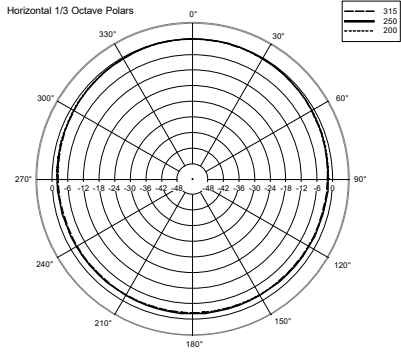

TECHNICAL SPECIFICATIONS

Acoustical specifications	Frequency Response (-10dB):	100 Hz ÷ 20000 Hz
	Max SPL @ 1m:	102 dB
	Horizontal coverage angle:	180°
	Vertical coverage angle:	170°
	System Sensitivity:	87 dB
Power section	Nominal Impedance (ohm):	8 ohm
	Power Handling:	15 W RMS
	Peak Power Handling:	60 W PEAK
	Recommended Amplifier:	30 W
	Crossover Frequencies:	2.5 Hz
Transducers	Dome Tweeter:	1.0"
	Woofers:	3.5"
Input/Output section	Input connectors:	Cable
	Output connectors:	Cable
	Constant Voltage Transformer:	100 V
	Power selection 1:	15 W - 667 ohm
	Power selection 2:	7.5 W - 1333 ohm
	Power selection 3:	5 W - 2000 ohm
	Power selection 4:	2.5 W - 4000 ohm
Power selection 5:	1.25 W - 8000 ohm	
Standard compliance	IP protection grade:	IP 55
	CE marking:	Yes
Physical specifications	Cabinet/Case Material:	Plastic
	Hardware:	Aluminium U bracket
	Grille:	Aluminium
	Color:	White - RAL 9002
Size	Height:	197 mm / 7.76 inches
	Width:	130 mm / 5.12 inches
	Depth:	115 mm / 4.53 inches
	Weight:	1.7 kg / 3.75 lbs
Shipping informations	Package Height:	260 mm / 10.24 inches
	Package Width:	180 mm / 7.09 inches
	Package Depth:	175 mm / 6.89 inches
	Package Weight:	1.96 kg / 4.32 lbs

EAN 8024530004941

DRAWINGS

HORIZONTAL 1/3 POLAR PLOT

VERTICAL 1/3 POLAR PLOT