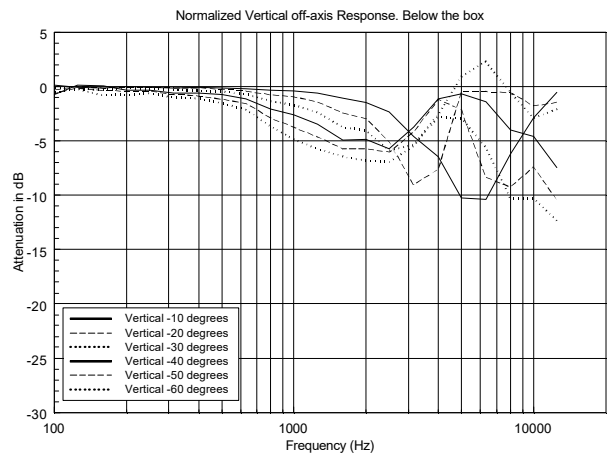

TECHNICAL SPECIFICATIONS

Acoustical specifications	Frequency Response (-10dB):	100 Hz ÷ 20000 Hz
	Max SPL @ 1m:	102 dB
	Horizontal coverage angle:	180°
	Vertical coverage angle:	170°
	System Sensitivity:	87 dB
Power section	Nominal Impedance (ohm):	8 ohm
	Power Handling:	15 W RMS
	Peak Power Handling:	60 W PEAK
	Recommended Amplifier:	30 W
	Crossover Frequencies:	2.5 Hz
Transducers	Dome Tweeter:	1.0"
	Woofers:	3.5"
Input/Output section	Input connectors:	Cable
	Output connectors:	Cable
	Constant Voltage Transformer:	100 V
	Power selection 1:	15 W - 667 ohm
	Power selection 2:	7.5 W - 1333 ohm
	Power selection 3:	5 W - 2000 ohm
	Power selection 4:	2.5 W - 4000 ohm
Power selection 5:	1.25 W - 8000 ohm	
Standard compliance	IP protection grade:	IP 55
	CE marking:	Yes
Physical specifications	Cabinet/Case Material:	Plastic
	Hardware:	Aluminium U bracket
	Grille:	Aluminium
	Color:	White - RAL 9002
Size	Height:	197 mm / 7.76 inches
	Width:	130 mm / 5.12 inches
	Depth:	115 mm / 4.53 inches
	Weight:	1.7 kg / 3.75 lbs
Shipping informations	Package Height:	260 mm / 10.24 inches
	Package Width:	180 mm / 7.09 inches
	Package Depth:	175 mm / 6.89 inches
	Package Weight:	1.96 kg / 4.32 lbs

EAN 8024530004941

DRAWINGS

HORIZONTAL 1/3 POLAR PLOT

VERTICAL 1/3 POLAR PLOT