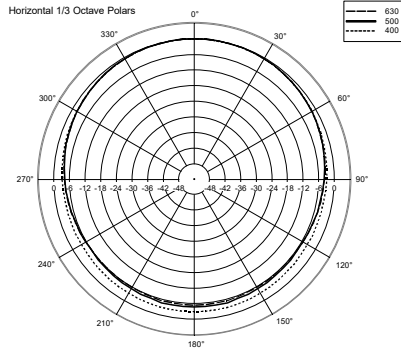

TECHNICAL SPECIFICATIONS

Acoustical specifications	Frequency Response (-10dB):	100 Hz ÷ 20000 Hz
	Max SPL @ 1m:	102 dB
	Horizontal coverage angle:	180°
	Vertical coverage angle:	170°
	System Sensitivity:	87 dB
Power section	Nominal Impedance (ohm):	8 ohm
	Power Handling:	15 W RMS
	Peak Power Handling:	60 W PEAK
	Recommended Amplifier:	30 W
	Crossover Frequencies:	2.5 Hz
Transducers	Dome Tweeter:	1.0"
	Woofers:	3.5"
Input/Output section	Input connectors:	Cable
	Output connectors:	Cable
	Constant Voltage Transformer:	100 V
	Power selection 1:	15 W - 667 ohm
	Power selection 2:	7.5 W - 1333 ohm
	Power selection 3:	5 W - 2000 ohm
	Power selection 4:	2.5 W - 4000 ohm
Power selection 5:	1.25 W - 8000 ohm	
Standard compliance	IP protection grade:	IP 55
	CE marking:	Yes
Physical specifications	Cabinet/Case Material:	Plastic
	Hardware:	Aluminium U bracket
	Grille:	Aluminium
	Color:	White - RAL 9002
Size	Height:	197 mm / 7.76 inches
	Width:	130 mm / 5.12 inches
	Depth:	115 mm / 4.53 inches
	Weight:	1.7 kg / 3.75 lbs
Shipping informations	Package Height:	260 mm / 10.24 inches
	Package Width:	180 mm / 7.09 inches
	Package Depth:	175 mm / 6.89 inches
	Package Weight:	1.96 kg / 4.32 lbs

EAN 8024530004941

DRAWINGS

HORIZONTAL 1/3 POLAR PLOT

VERTICAL 1/3 POLAR PLOT