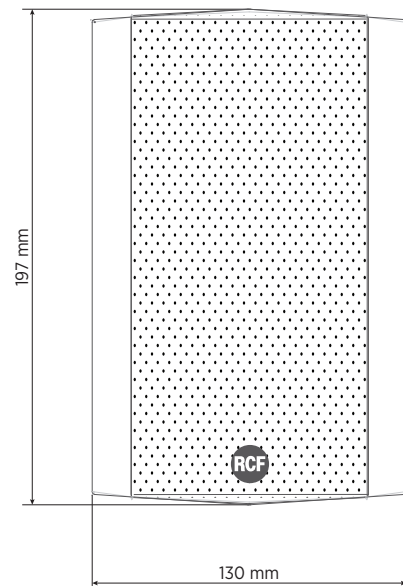

FEATURES

- 3.5" woofer with 1" dome tweeter
- Power selectable (100 V): 15 W - 7.5 W - 5 W - 2.5 W - 1.25 W
- 87 dB sensitivity
- Colour white RAL 9002 and black RAL 9005
- Plastic body UL 94 V0, steel grille
- Protection grade IP 55

TECHNICAL SPECIFICATIONS

Acoustical specifications	Frequency Response (-10dB):	100 Hz ÷ 20000 Hz
	Max SPL @ 1m:	102 dB
	Horizontal coverage angle:	180°
	Vertical coverage angle:	170°
	System Sensitivity:	87 dB
Power section	Nominal Impedance (ohm):	8 ohm
	Power Handling:	15 W RMS
	Peak Power Handling:	60 W PEAK
	Recommended Amplifier:	30 W
	Crossover Frequencies:	2.5 Hz
Transducers	Dome Tweeter:	1.0"
	Woofers:	3.5"
Input/Output section	Input connectors:	Cable
	Output connectors:	Cable
	Constant Voltage Transformer:	100 V
	Power selection 1:	15 W - 667 ohm
	Power selection 2:	7.5 W - 1333 ohm
	Power selection 3:	5 W - 2000 ohm
	Power selection 4:	2.5 W - 4000 ohm
Power selection 5:	1.25 W - 8000 ohm	
Standard compliance	IP protection grade:	IP 55
	CE marking:	Yes
Physical specifications	Cabinet/Case Material:	Plastic
	Hardware:	Aluminium U bracket
	Grille:	Aluminium
	Color:	White - RAL 9002
Size	Height:	197 mm / 7.76 inches
	Width:	130 mm / 5.12 inches
	Depth:	115 mm / 4.53 inches
	Weight:	1.7 kg / 3.75 lbs
Shipping informations	Package Height:	260 mm / 10.24 inches
	Package Width:	180 mm / 7.09 inches
	Package Depth:	175 mm / 6.89 inches
	Package Weight:	1.96 kg / 4.32 lbs

PART NUMBER

• **13000387**

DM 41 B

Black - RAL 9005

EAN 8024530010348

• **13000049**

DM 41

White - RAL 9002

EAN 8024530004941

DRAWINGS

HORIZONTAL 1/3 POLAR PLOT

VERTICAL 1/3 POLAR PLOT