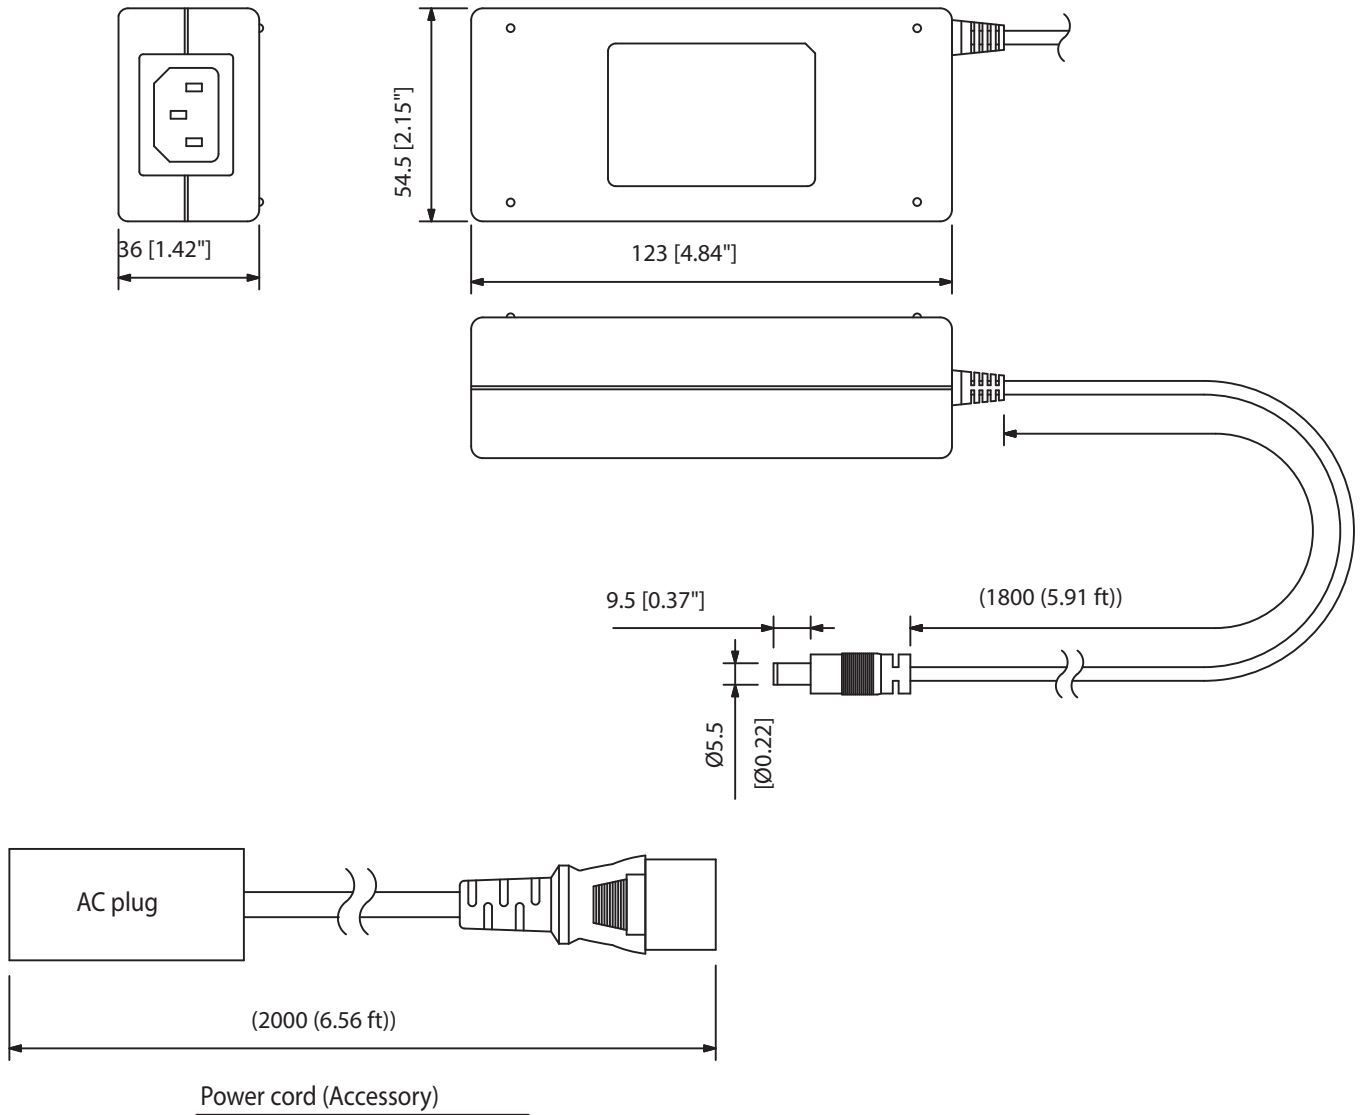

Article number:AD-5000-6 ER

Specifications

Finish	black,
--------	--------

Appearance

Version	AS	CN	ER	UK	US
AC plug					

UNIT:mm SCALE:1/2

Note: Numerical values in parentheses are for reference only.