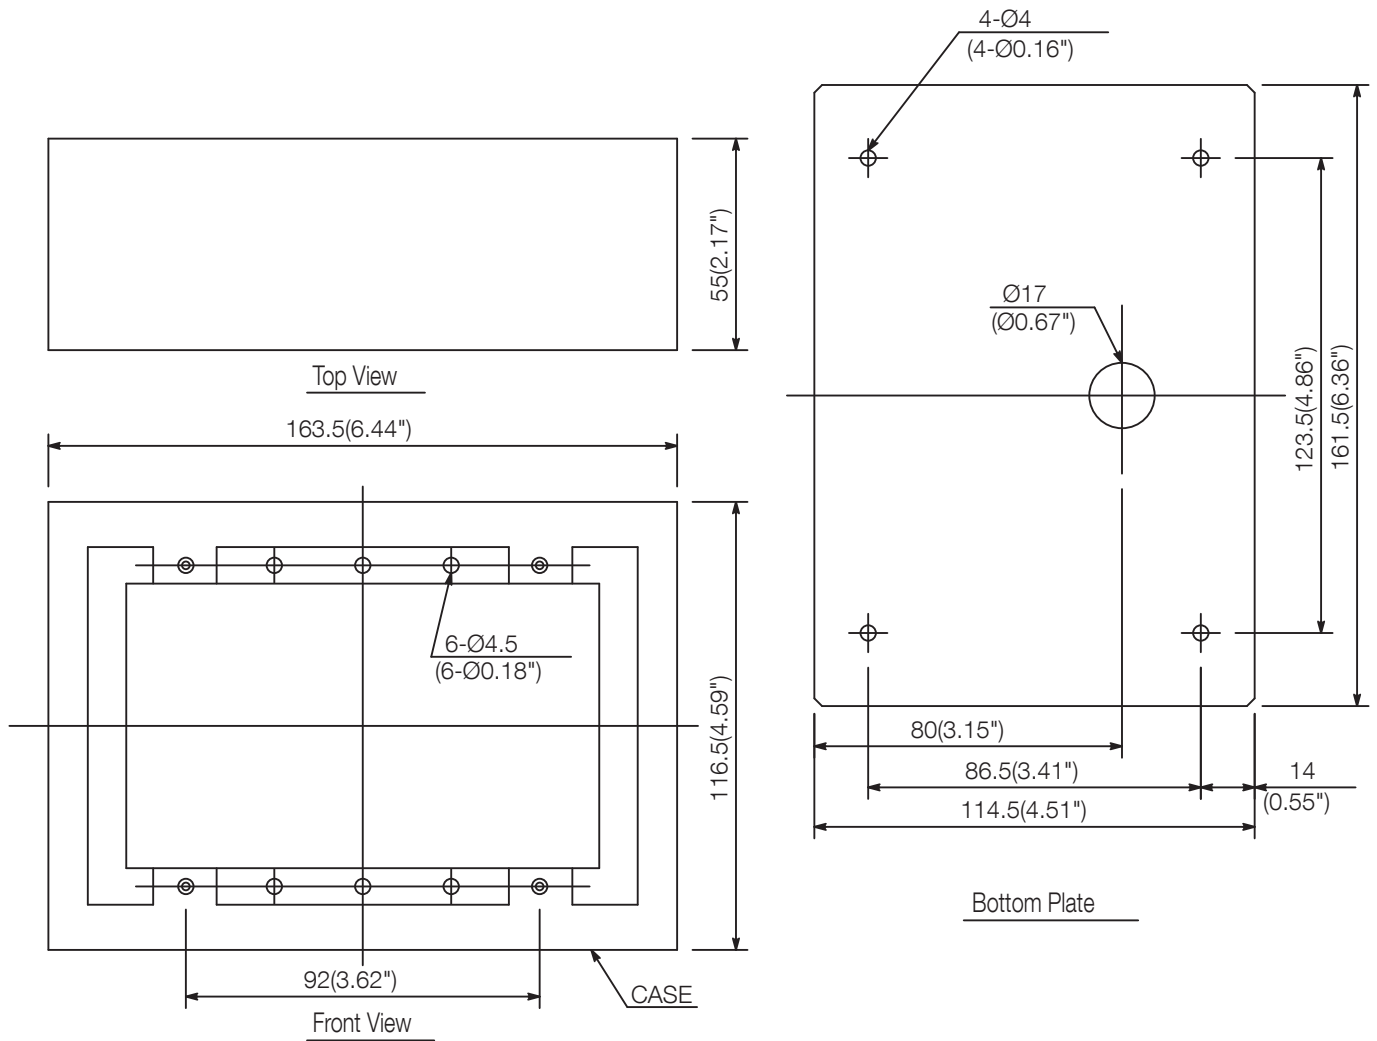

### WALL-MOUNT BOX

The YS-13A is used with N-8000 Series Door Stations.

### Key features

- Designed to surface-mount N-8050DS, N-8640DS and N-8650DS on a wall

## Dimensions

UNIT:mm SCALE:1/2