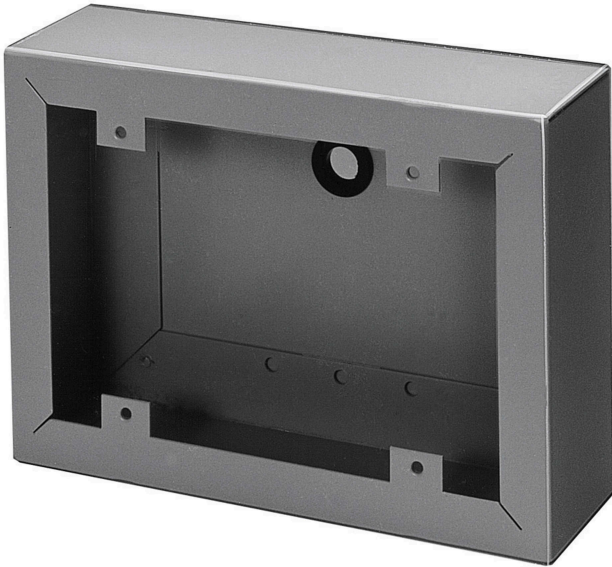

## YS-13A

### WALL-MOUNT BOX

The YS-13A is used with N-8000 Series Door Stations.

### Key features

- Designed to surface-mount N-8050DS, N-8640DS and N-8650DS on a wall