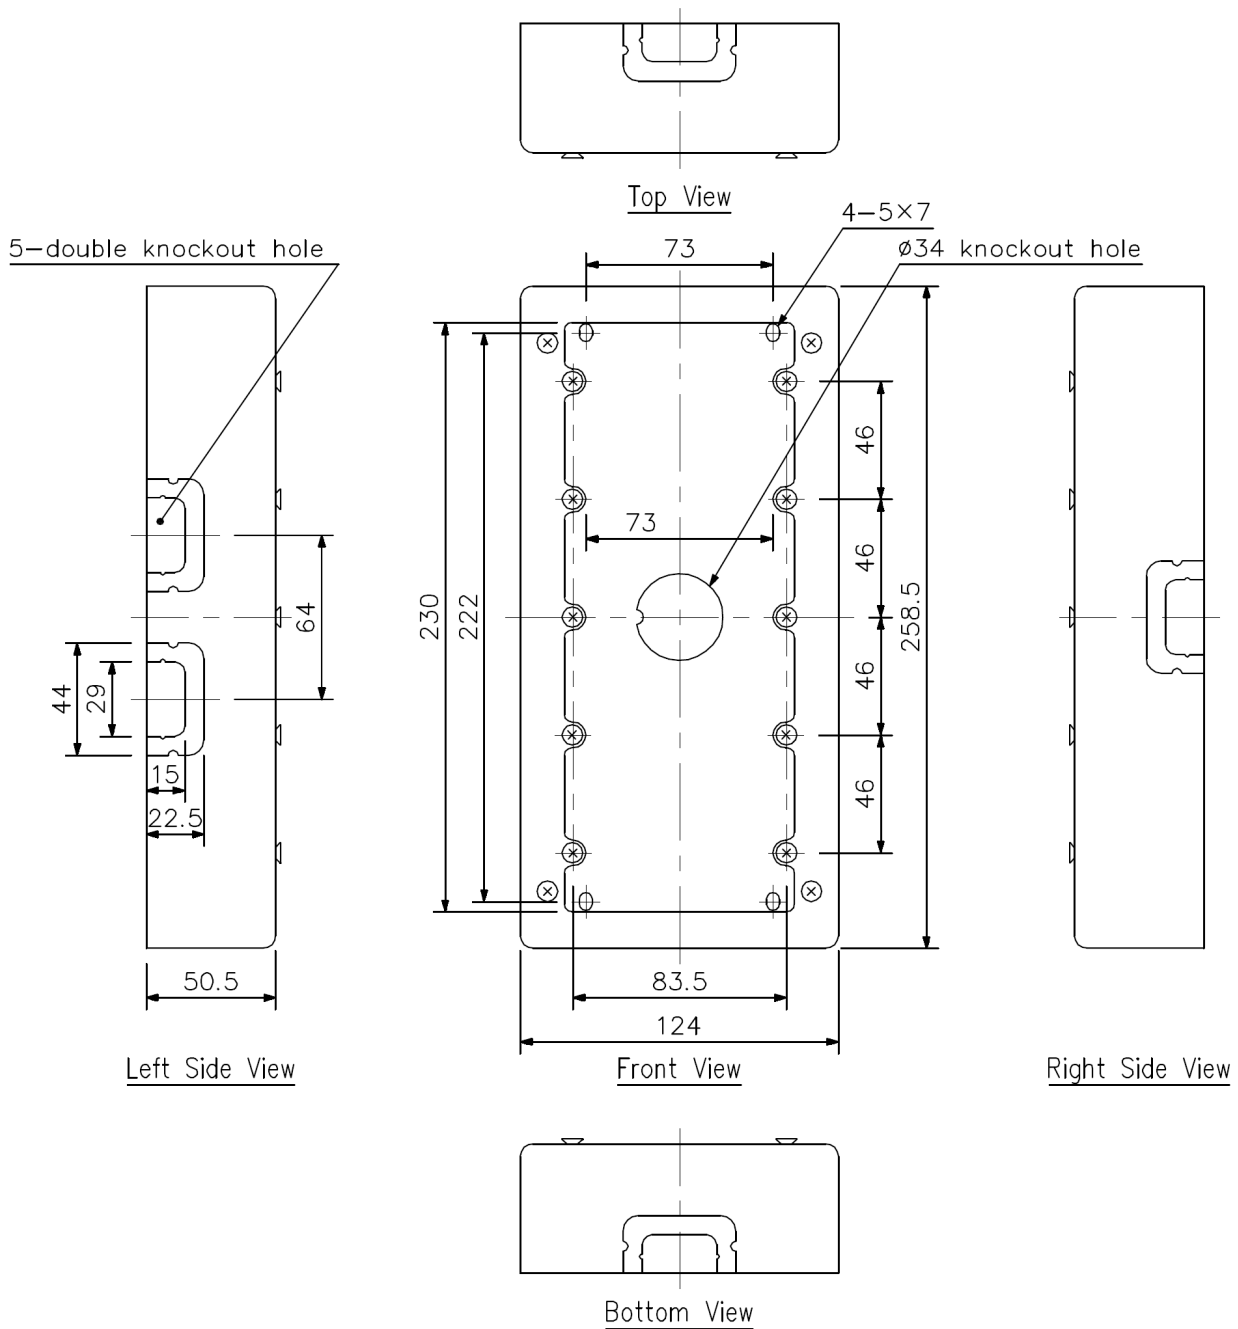

### WALL-MOUNT BOX

The YC-251 is a wall-mount box designed for the N-8031MS Flush-mount Hands-Free Master Station. It permits the N-8031MS to be installed on a wall when the N-8031MS can not be flush-mounted on a wall.

### Key features

- Designed to mount N-8031MS on a wall

## Specifications

Finish	Surface-treated steel plate, white
Dimensions	124 (W) x 258.5 (H) x 50.5 (D) mm
Weight	1060 g

## Dimensions

UNIT: mm