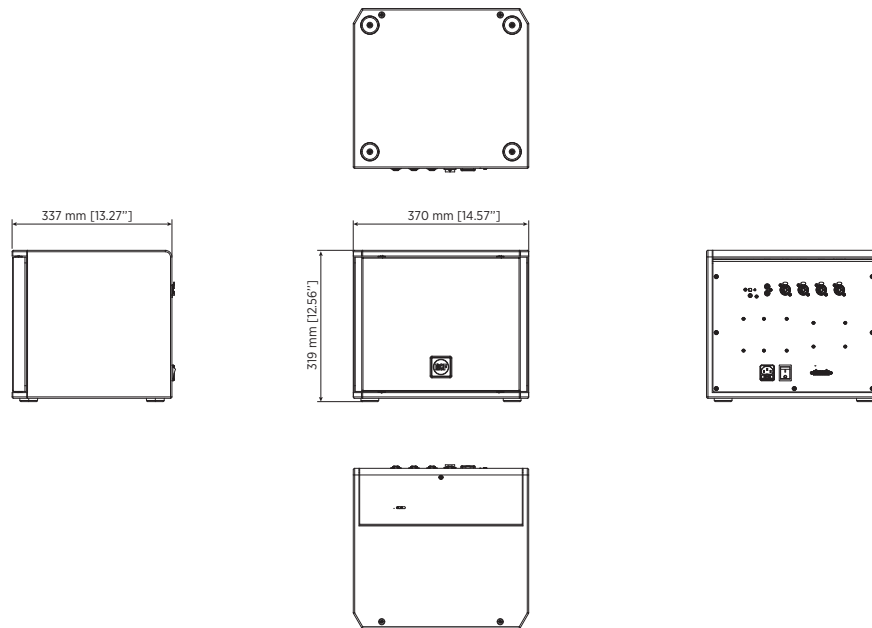

S 08-A

4 CHANNELS AUDIO SYSTEM

Line Art 2D

TECHNICAL SPECIFICATIONS

Amplifier specifications	Amplifier Class	D
	Output Power	4 x 250 W @ 4 ohm 4 x 250 W @ 8 ohm
	Frequency Response (-3dB)	20 Hz - 20000 Hz
Input section	Total number of inputs	4
	Mic inputs	2
	Mic connectors	Combo XLR/Jack
	Line inputs	2
	Line connectors	Combo XLR/Jack, JACK, RCA
Output section	Power output connectors	Euroblock
Processing	DSP	Yes
	EQ Filters	8 different equalizations, optimized for music and voice reproduction
Configuration and control	Configuration	Front panel
	Number of programs/presets	8
Protections	Short circuit	Yes
	Thermal	Yes
	DC	Yes
	Fuses	Yes
	VHF (Very High Frequencies)	Yes
Audio sources	Bluetooth	Yes
Power requirement	Operating voltage	90-240 V~ 50/60Hz
Standard compliance	Safety agency	CE compliant