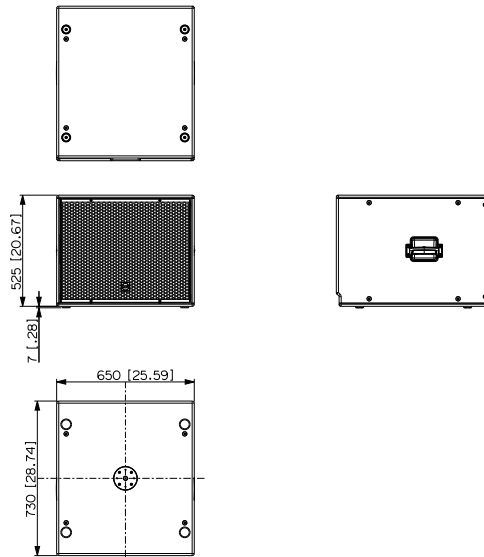

S 19

HIGH-POWER BASS REFLEX SUBWOOFER

Description

S 19 is a high-power single 19" subwoofer suitable for RCF Installed Sound systems. The bass-reflex design ensures an efficient acoustic response down to 30 Hz. The high-quality plywood cabinet is finished with a black, heavy-duty polyurea coating and protected by a powder-coated metal grille. The recessed input panel features two Speakon NL4 connectors, allowing a quick and safe connection. A M20 pole mount adaptor on top of the cabinet and handles on both sides are provided. Both models can be ground-stacked and are cardioid-arrayable for improved rear rejection.

Part Number

13100096 S 19

EAN 8024530021740

S 19

HIGH-POWER BASS REFLEX SUBWOOFER

Line Art 2D

TECHNICAL SPECIFICATIONS

Acoustical specifications	Frequency Response (-10dB)	30 Hz - 200 Hz
	Max SPL @ 1m	139 dB
Power section	Amplification	Full Range
	Nominal Impedance	8 ohm
	Power Handling	1500 W
	Peak Power Handling	6000 W PEAK
	Recommended Amplifiers	XPS 16K, XPS 16KD
Transducers	Woofers	1 x 19" neo, 4.0" v.c
Input/Output section	Input connectors	Speakon® NL4
	Output connectors	Speakon® NL4
Standard compliance	Safety agency	CE compliant
Physical specifications	Cabinet/Case Material	Plywood
	Handles	2 side
	Pole mount/Cap	M20 thread
	Grille	Steel with clothing
Size / Weight	Height	534 mm / 21.02 inches
	Width	650 mm / 25.59 inches
	Depth	730 mm / 28.74 inches
	Weight	44 kg / 97 lbs