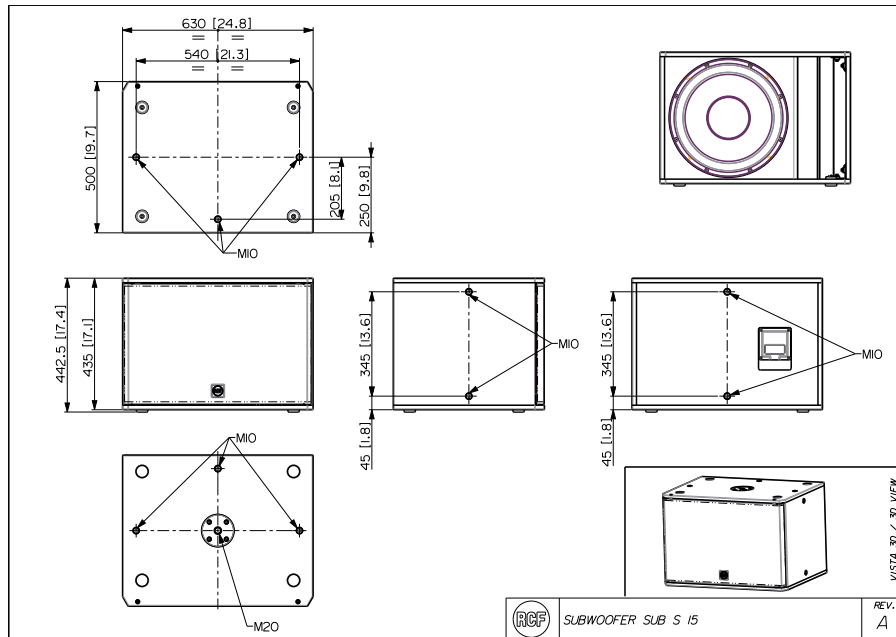

### TECHNICAL SPECIFICATIONS

Acoustical specifications	Frequency Response (-10dB)	35 Hz - 200 Hz	
	Max SPL @ 1m	126 dB	
	System Sensitivity	95 dB	
Power section	Amplification	Full Range	
	Nominal Impedance	8 ohm	
	Power Handling	500 W RMS	
	Peak Power Handling	2000 W PEAK	
	Recommended Amplifiers	QPS 6.0K, IPS 2.5K, IPS 1.5K, DMA 504	
Transducers	Woofer	1 x 15", 3.0" v.c	
Input/Output section	Input connectors	Euroblock	
	Output connectors	Euroblock	
Standard compliance	Safety agency	CE compliant	
Physical specifications	Cabinet/Case Material	Plywood	
	Hardware	12 x M10	
	Pole mount/Cap	M20 thread	
	Grille	Steel with clothing	
	Color	Black	
	Size / Weight	Height	443 mm / 17.44 inches
		Width	630 mm / 24.8 inches
Depth		500 mm / 19.69 inches	
Weight		27.5 kg / 60.63 lbs	