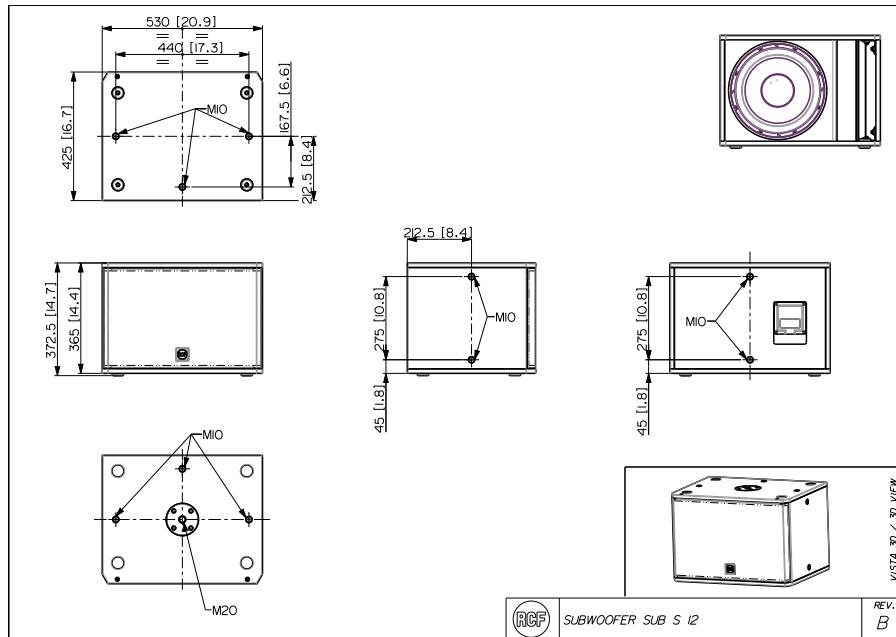

Part Number

13000618 S 12

Black

EAN 8024530018344

S 12

BASS REFLEX SUBWOOFER

Line Art 2D

TECHNICAL SPECIFICATIONS

Acoustical specifications	Frequency Response (-10dB)	40 Hz - 200 Hz	
	Max SPL @ 1m	125 dB	
	System Sensitivity	93 dB	
Power section	Amplification	Full Range	
	Nominal Impedance	8 ohm	
	Power Handling	400 W RMS	
	Peak Power Handling	1600 W PEAK	
	Recommended Amplifiers	QPS 6.0K, IPS 2.5K, IPS 1.5K, DMA 504, DMA 162, DMA 162P	
Transducers	Woofers	1 x 12", 2.5" v.c	
Input/Output section	Input connectors	Euroblock	
	Output connectors	Euroblock	
Standard compliance	Safety agency	CE compliant	
Physical specifications	Cabinet/Case Material	Plywood	
	Hardware	12 x M10	
	Pole mount/Cap	M20 thread	
	Grille	Steel with clothing	
	Color	Black	
	Size / Weight	Height	373 mm / 14.69 inches
		Width	530 mm / 20.87 inches
Depth		425 mm / 16.73 inches	
Weight		24.6 kg / 54.23 lbs	