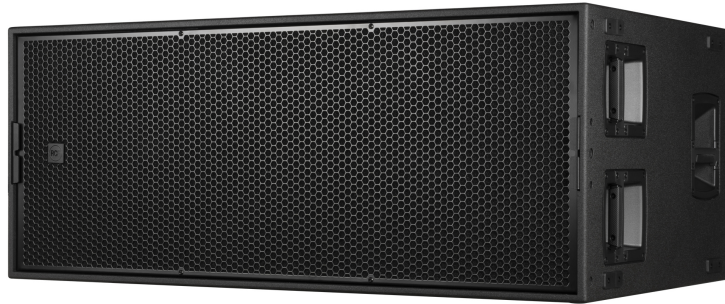

SUB 9029-AS

HIGH POWER DUAL 19" ACTIVE SUBWOOFER

Description

SUB 9029-AS is a high-performance dual 19" active subwoofer delivering up to 142 dB Max SPL, powered by a robust 8000W Class-D amplifier. Designed for rigorous touring, the SUB 9029-AS features a tour-ready, weatherproof cabinet with a durable Polyurea finish and a detachable front cart for easy transport. Control is precise with RDNet network management, offering adjustable EQ, delay, cardioid options, and tailored crossover presets for RCF speakers. Innovative contactless configuration via RDTap allows seamless setup even when the unit is unpowered, ensuring perfect integration every time. Despite its small footprint and lightweight cabinet, the SUB 9029-AS produces powerful yet articulate bass, remaining true to even the most subtle low-frequency variations.

Features

- › 142 dB Max SPL
- › 8000W Class-D Amplification
- › RDTap Contactless Configuration
- › I/O Panel Rain Cover Included
- › RDNet Networked Control
- › BMC, EQ, DLY, Cardioid
- › ACE Crossover Presets for RCF Speakers
- › 2 x 19" High-Excursion Precision Transducers
- › Detachable Front Cart (sold separately)
- › powerCON TRUE1 TOP AC Connector

SUB 9029-AS

HIGH POWER DUAL 19" ACTIVE SUBWOOFER

Size / Weight	Height	533 mm / 20.98 inches
	Width	1310 mm / 51.57 inches
	Depth	785 mm / 30.91 inches
	Weight	93 kg / 205.03 lbs

ACCESSORIES

Rigging / Mounting