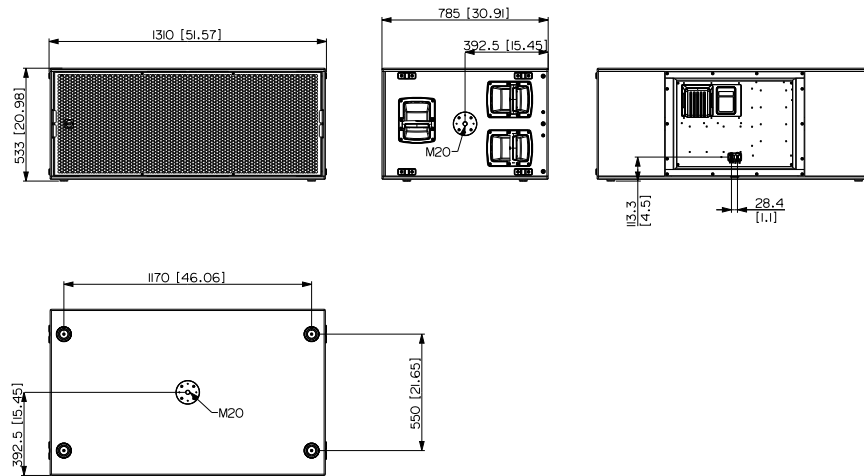

SUB 9029-AS

HIGH POWER DUAL 19" ACTIVE SUBWOOFER

Description

SUB 9029-AS is a high-performance dual 19" active subwoofer delivering up to 142 dB Max SPL, powered by a robust 8000W Class-D amplifier. Designed for rigorous touring, the SUB 9029-AS features a tour-ready, weatherproof cabinet with a durable Polyurea finish and a detachable front cart for easy transport. Control is precise with RDNet network management, offering adjustable EQ, delay, cardioid options, and tailored crossover presets for RCF speakers. Innovative contactless configuration via RDTap allows seamless setup even when the unit is unpowered, ensuring perfect integration every time. Despite its small footprint and lightweight cabinet, the SUB 9029-AS produces powerful yet articulate bass, remaining true to even the most subtle low-frequency variations.

Part Number

13000889 SUB 9029-AS	EU	100-240 V	Black	EAN 8024530022662
13000907 SUB 9029-AS	US	100-240 V	Black	EAN 8024530022839

SUB 9029-AS

HIGH POWER DUAL 19" ACTIVE SUBWOOFER

Line Art 2D

TECHNICAL SPECIFICATIONS

Acoustical specifications	Frequency Response	25 Hz - 200 Hz
	Max SPL @ 1m	142 dB
Transducers	Woofers	2 x 19" neo, 4.0" v.c
Input/Output section	Input signal	bal/unbal
	Input connectors	XLR, RDNet Ethercon
	Output connectors	XLR, RDNet Ethercon
	Input sensitivity	-2 dBu/+4 dBu
Processor section	Protections	Thermal
	Limiter	Soft Limiter
	Controls	MUTE, VOL, PRESETS, RDTAP
	RDNet	Onboard
Power section	Total Power	8000 W Peak
	Cooling	Convection/Forced
	Connections	Powercon TRUE1 TOP IN/OUT
Standard compliance	Safety agency	CE compliant
Physical specifications	Cabinet/Case Material	Plywood
	Hardware	2 x M20 pole mount accessories
	Handles	3 handle per side
	Pole mount/Cap	M20 thread
	Grille	Steel with clothing
	Color	Black

SUB 9029-AS

HIGH POWER DUAL 19" ACTIVE SUBWOOFER

Size / Weight	Height	533 mm / 20.98 inches
	Width	1310 mm / 51.57 inches
	Depth	785 mm / 30.91 inches
	Weight	93 kg / 205.03 lbs

ACCESSORIES

Rigging / Mounting