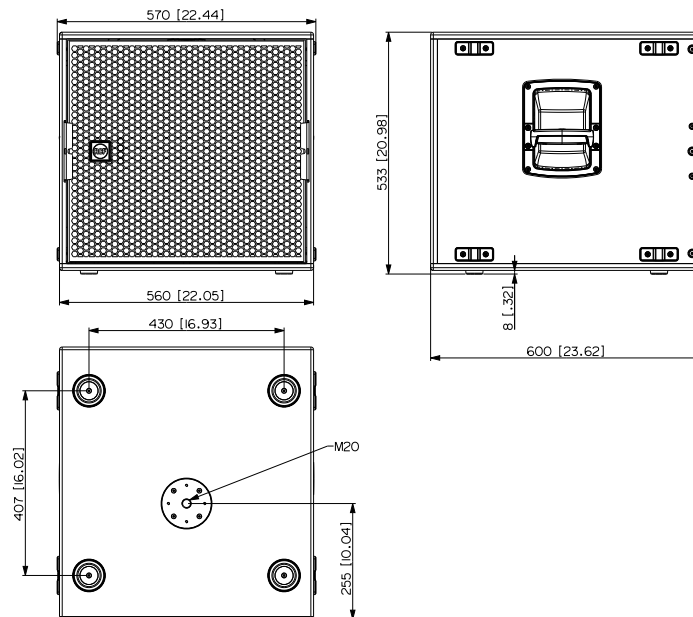

Part Number

13000916	SUB 9016-AS	EU	100-240 V	Black	EAN 8024530023423
13000935	SUB 9016-AS	US	100-240 V	Black	EAN 8024530023416

SUB 9016-AS

HIGH POWER 16" ACTIVE SUBWOOFER

Line Art 2D

TECHNICAL SPECIFICATIONS

Acoustical specifications	Frequency Response	30 Hz - 200 Hz
	Max SPL @ 1m	137 dB
Transducers	Woofers	1 x 16" neo, 4.0" v.c
Input/Output section	Input signal	bal/unbal
	Input connectors	XLR, RDNet Ethercon
	Output connectors	XLR, RDNet Ethercon
	Input sensitivity	-2 dBu/+4 dBu
Processor section	Protections	Thermal
	Limiter	Soft Limiter
	Controls	MUTE, VOL, PRESETS, RDTAP
	RDNet	Onboard
Power section	Total Power	4000 W Peak
	Cooling	Convection/Forced
	Connections	Powercon TRUE1 TOP IN/OUT
Standard compliance	Safety agency	CE compliant
Physical specifications	Cabinet/Case Material	Plywood
	Hardware	2 x M20 pole mount accessories
	Handles	1 handle per side
	Pole mount/Cap	M20 thread
	Grille	Steel with clothing
	Color	Black

SUB 9016-AS

HIGH POWER 16" ACTIVE SUBWOOFER

Size / Weight	Height	533 mm / 20.98 inches
	Width	570 mm / 22.44 inches
	Depth	600 mm / 23.62 inches
	Weight	45 kg / 99.21 lbs

ACCESSORIES

Rigging / Mounting

FLY BARS