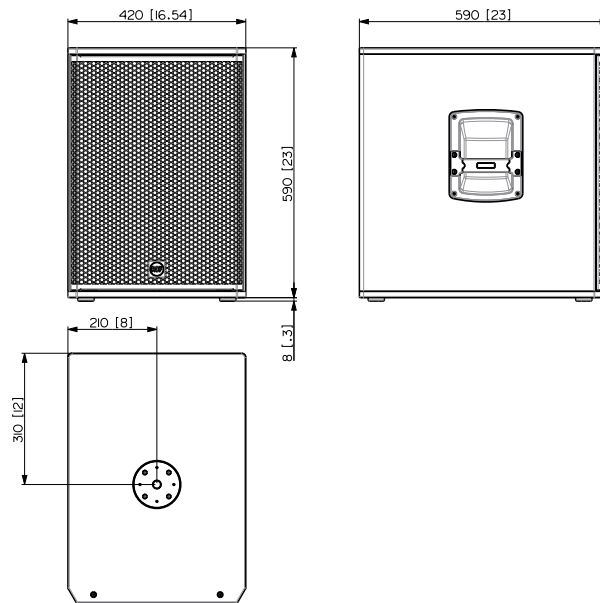

Part Number

13000812	SUB 705-AS MK3	220-240 V	Black	EAN 8024530020484
13000817	SUB 705-AS MK3	100-120 V	Black	EAN 8024530020910

SUB 705-AS MK3

ACTIVE SUBWOOFER

Line Art 2D

TECHNICAL SPECIFICATIONS

Acoustical specifications	Frequency Response	40 Hz - 120 Hz
	Max SPL @ 1m	131 dB
Transducers	Woofers	15", 3.0" v.c
Input/Output section	Input signal	bal/unbal
	Input connectors	XLR
	Output connectors	XLR
	Input sensitivity	-2 dBu/+4 dBu
Processor section	Hi-Pass Frequencies	110 Hz
	Low-Pass Frequencies	80 Hz
	Protections	Thermal, RMS
	Limiter	Soft Limiter
	Controls	Volume, EQ, Phase, Xover
Power section	Total Power	1400 W Peak, 700 W RMS
	Low frequencies	1400 W Peak, 700 W RMS
	Cooling	Convection
	Connections	VDE
Standard compliance	Safety agency	CE compliant
Physical specifications	Cabinet/Case Material	Baltic birch plywood
	Handles	One each side
	Pole mount/Cap	M20 thread
	Grille	Steel with clothing
	Color	Black

SUB 705-AS MK3

ACTIVE SUBWOOFER

Size / Weight	Height	598 mm / 23.54 inches
	Width	420 mm / 16.54 inches
	Depth	590 mm / 23.23 inches
	Weight	30 kg / 66.14 lbs

ACCESSORIES

Rigging / Mounting

POLE MOUNT KITS