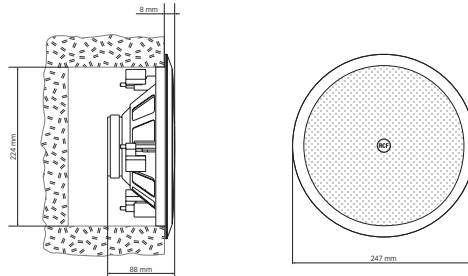

PL 8X

COAXIAL CEILING SPEAKER

Line Art 2D

TECHNICAL SPECIFICATIONS

Acoustical specifications	Frequency Response (-10dB)	60 Hz - 20000 Hz
	Max SPL @ 1m	109 dB
	Coverage angle	80°
	System Sensitivity	93 dB
Power section	Amplification	Full Range
	Power Handling	20 W RMS
	Peak Power Handling	80 W PEAK
	Recommended Amplifiers	DMA 504, DMA 162, DMA 82, DMA 162P, ES 2160, ES 3080, AM 2320, AM 2160, AM 2080, AM 1125, UP 8504, UP 8502, UP 8501, UP 2321, UP 2162
Transducers	Dome Tweeter	1.0"
	Woofers	8"
Input/Output section	Input connectors	Screw Terminals
	Output connectors	Screw Terminals
	Constant Voltage Transformer	70/100 V
	Power selection 1	20 W - 500 ohm
	Power selection 2	10 W - 1000 ohm
Standard compliance	Power selection 3	5 W - 2000 ohm
	Power selection 4	2.5 W - 4000 ohm
	IP protection grade	IP 44
	Safety agency	CE compliant