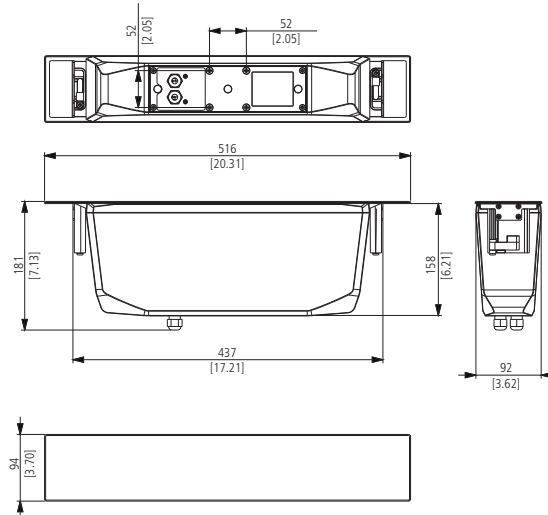

Part Number 13100043 MF 33EN

Black - RAL 9005 EAN 8024530016463

MF 33EN

TWO-WAY PASSIVE CEILING SPEAKER

Line Art 2D

TECHNICAL SPECIFICATIONS

Acoustical specifications	Frequency Response (-10dB)	80 Hz - 22000 Hz
	Max SPL @ 1m	105 dB
	Max SPL @ 4m	93 dB
	Horizontal coverage angle	100°
	Vertical coverage angle	160°
	System Sensitivity	88 dB
Power section	System Sensitivity 1W @ 4m	76 dB
	Amplification	Full Range
	Nominal Impedance	8 ohm
	Power Handling	40 W
	Peak Power Handling	160 W PEAK
	Protections	Thermal fuse - PTC
	Crossover Frequencies	2500
	Recommended Amplifiers	DMA 504, DMA 162, DMA 82, DMA 162P, DXT 3000, DXT 4000, DXT 7000
Transducers	Dome Tweeter	1 x 1.0" neo, 1.0" v.c
	Woofer	2 x 3.0", 1.0" v.c

MF 33EN

TWO-WAY PASSIVE CEILING SPEAKER

Input/Output section	Input connectors	Ceramic screw terminals
	Output connectors	Ceramic screw terminals
	Constant Voltage Transformer	70/100 V
	Power selection 1	40 W - 250 ohm
	Power selection 2	20 W - 500 ohm
	Power selection 3	10 W - 1000 ohm
Standard compliance	Power selection 4	5 W - 2000 ohm
	Power selection 5	2.5 W - 4000 ohm
	Safety agency	CE compliant
	EN54-24 certified	Yes
	CPR number	0068/CPR/057-2019
Physical specifications	Cabinet/Case Material	ABS
	Hardware	Ceiling mount brackets
	Grille	Steel
	Color	Black - RAL 9005
Size / Weight	Height	516 mm / 20.31 inches
	Width	94 mm / 3.7 inches
	Depth	181 mm / 7.13 inches
	Recessed Depth	178 mm / 7.01 inches
	Weight	3.4 kg / 7.5 lbs