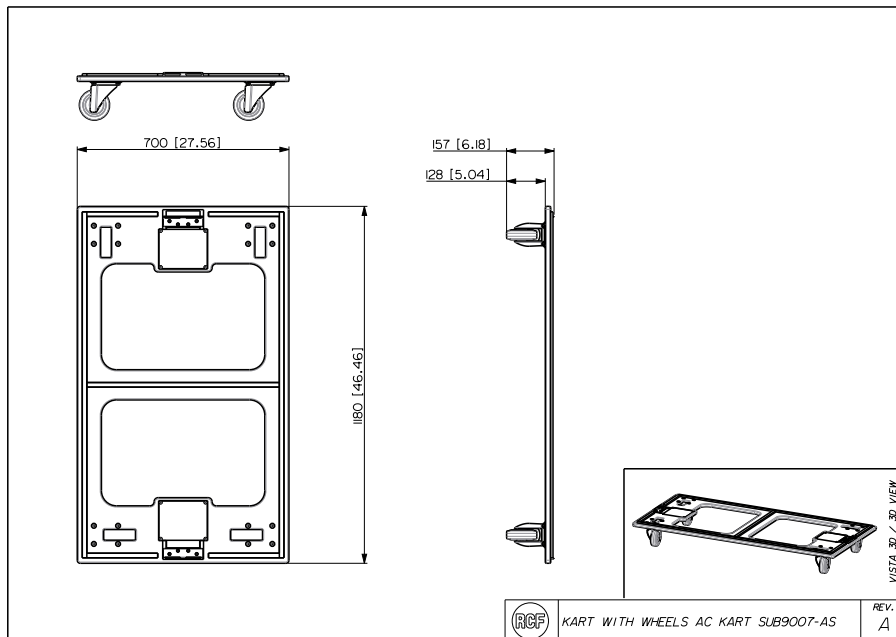

KRT-WH SUB 9007

KART

Description Detachable front wheel board including 4 x 100 mm yellow wheels

Standard compliance	Safety agency	CE compliant
Size / Weight	Weight	10.5 kg / 23.15 lbs
Physical specifications	Color	Black

Line Art 2D

Part Number 13360348 KRT-WH SUB 9007

Black

EAN 8024530013745

Technical Specifications

Products are continually improved. All specifications are therefore subject to change without notice.