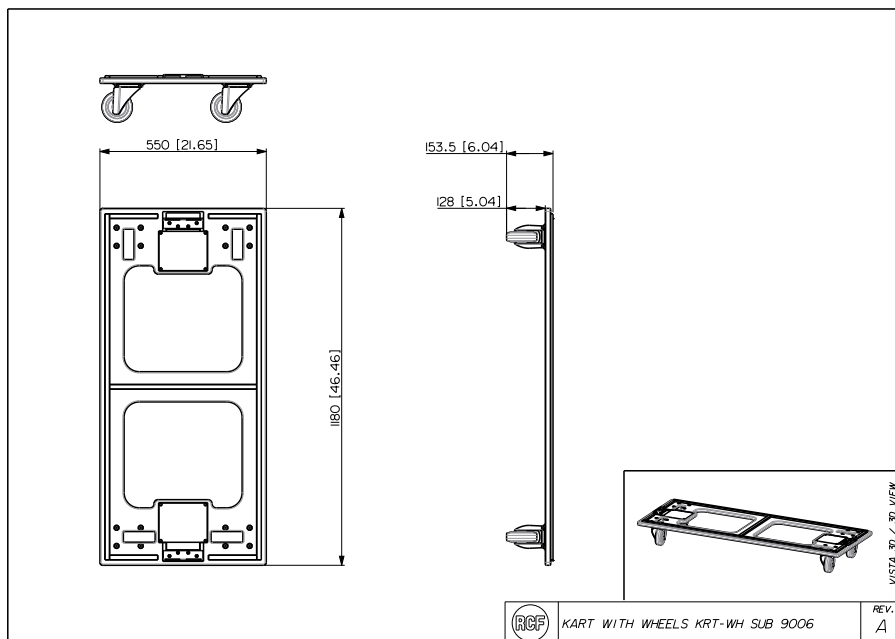

KRT-WH SUB 9006

KART

Description Detachable front wheel board including 4 x 100 mm yellow wheels

Standard compliance	Safety agency	CE compliant
Size / Weight	Weight	9.2 kg / 20.28 lbs
Physical specifications	Color	Black

Line Art 2D

Part Number

Technical Specifications

Products are continually improved. All specifications are therefore subject to change without notice.