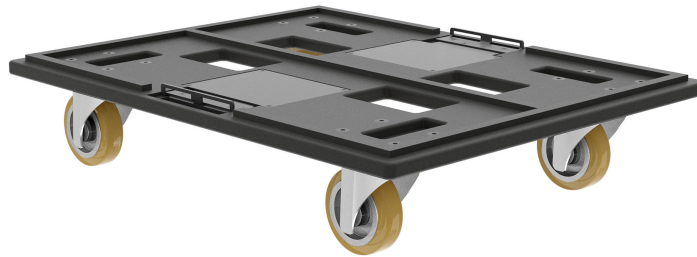

KRT-WH SUB 9004

KART

Description Detachable front wheel board including 4 x 100 mm yellow wheels.

Standard compliance Safety agency CE compliant
Size / Weight Weight 13.36 kg / 29.45 lbs
Physical specifications Color Black

Line Art 2D

Part Number 13360385 KRT-WH SUB 9004 Black EAN 8024530015046