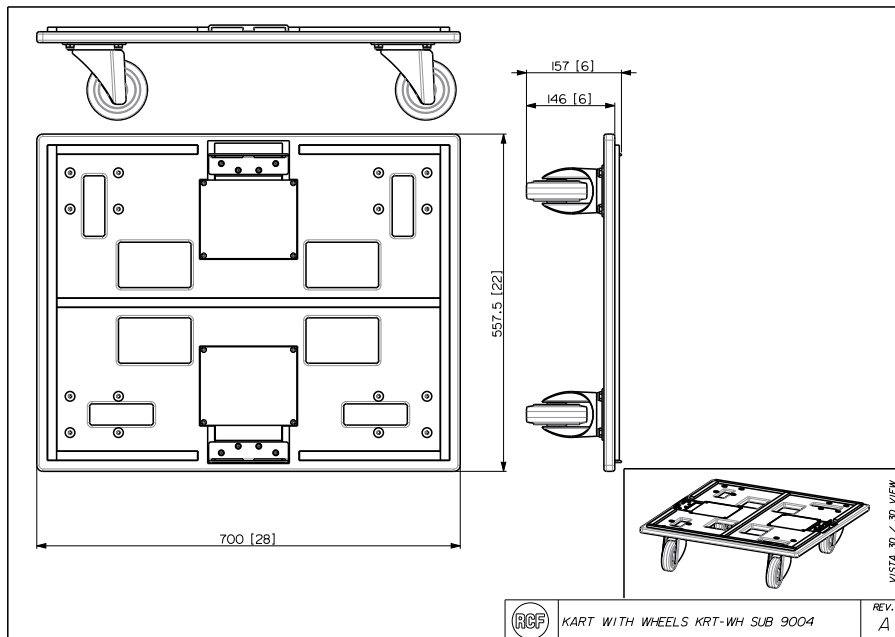

KRT-WH SUB 9004

KART

Description Detachable front wheel board including 4 x 100 mm yellow wheels.

Standard compliance Safety agency CE compliant
Size / Weight Weight 13.36 kg / 29.45 lbs
Physical specifications Color Black

Line Art 2D

Part Number 13360385 KRT-WH SUB 9004 Black EAN 8024530015046