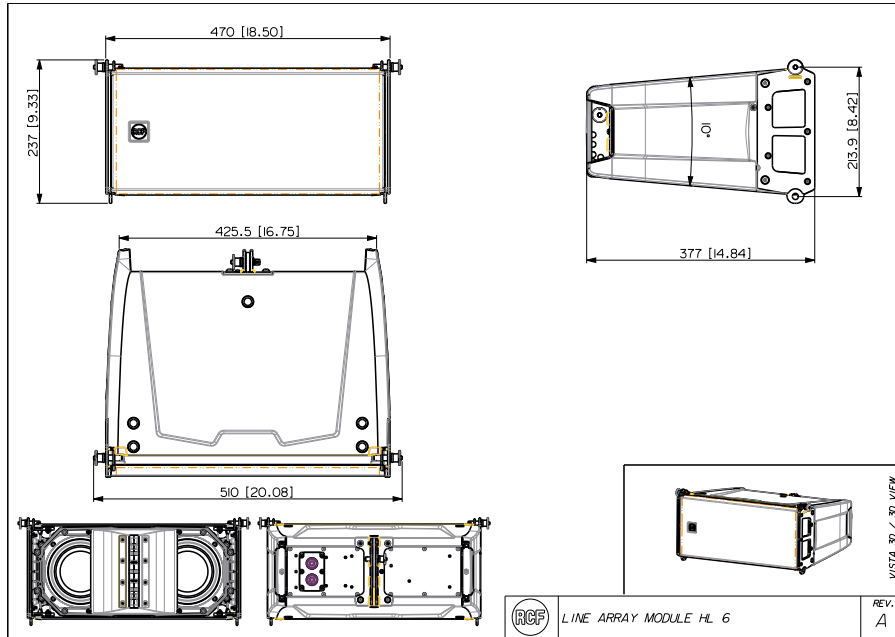

Part Number

13000726 HL 6	16ohm	Black - RAL 9005	EAN 8024530019068
13000944 HL 6 W	16ohm	White - RAL 9003	EAN 8024530023959

HL 6

TWO-WAY LINE ARRAY MODULE

Line Art 2D

TECHNICAL SPECIFICATIONS

Acoustical specifications	Frequency Response (-10dB)	65 Hz - 20000 Hz
	Max SPL @ 1m	131 dB
	Horizontal coverage angle	100°
	Vertical coverage angle	10°
	Directivity index Q	16
Power section	Amplification	Full Range
	Nominal Impedance	16 ohm
	Power Handling	250 W
	Peak Power Handling	1000 W PEAK
	Protections	Dynamic Active Mosfet
	Crossover Frequencies	900 Hz
Transducers	Recommended Amplifiers	XPS 16K, XPS 16KD, QPS 10K, QPS 6.0K, IPS 5.0K, IPS 2.5K
	Compression Driver	1 x 1.0" neo, 1.75" v.c
Input/Output section	Woofer	2 x 6.0" neo, 2.0" v.c
	Input connectors	Speakon
Standard compliance	Output connectors	Speakon
	Safety agency	CE compliant
Physical specifications	Cabinet/Case Material	PP Composite
	Hardware	Integrated array mechanics
	Handles	2 on the rear panel
	Grille	Steel
	Color	Black - RAL 9005, White - RAL 9003

HL 6

TWO-WAY LINE ARRAY MODULE

Size / Weight	Height	237 mm / 9.33 inches
	Width	470 mm / 18.5 inches
	Depth	377 mm / 14.84 inches
	Weight	11.8 kg / 26.01 lbs

ACCESSORIES

Rigging / Mounting

AZIMUT BRACKETS

13360351	AZM-BR 2X	Black	EAN 8024530013516
----------	-----------	-------	-------------------