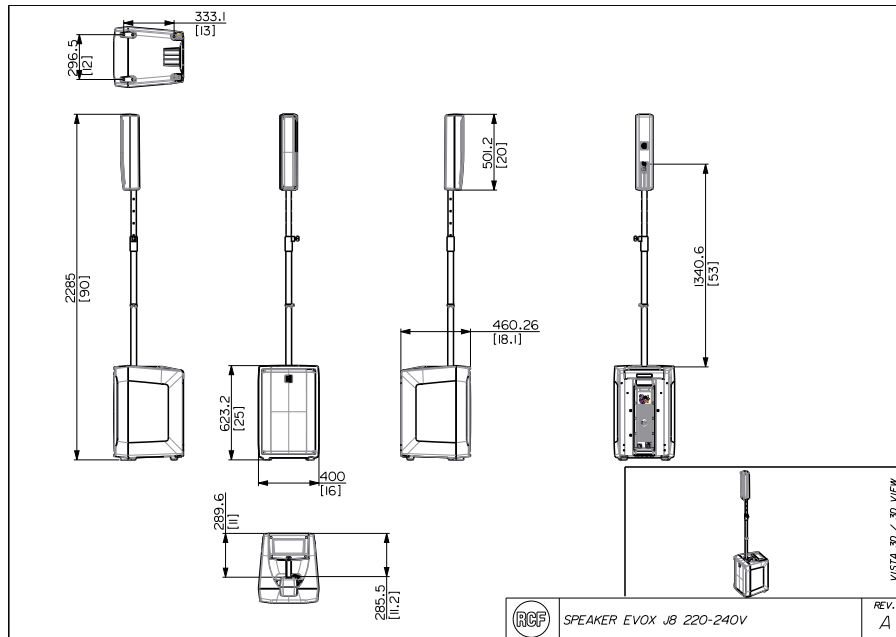

Features

- › 128 dB Max SPL
- › 1400 Watt 2-way power
- › DSP Processing with FIRPHASE
- › 12" woofer, high power 2.5" voice coil
- › 8 x 2" ultra compact fullrange 1.0" voice coil
- › 2350x350x450 mm 92.5x13.77x17.71 in (HxWxD)
- › 23,8/52.5 kg/lbs

EVOX J8

ACTIVE TWO WAY PORTABLE ARRAY

Line Art 2D

TECHNICAL SPECIFICATIONS

Acoustical specifications	Frequency Response	40 Hz - 20000 Hz
	Max SPL @ 1m	128 dB
	Horizontal coverage angle	120°
	Vertical coverage angle	30°
Transducers	Fullrange	8 x 2.0", 1.0" v.c
	Woofer	1 x 12", 2.5" v.c
Input/Output section	Input signal	bal/unbal
	Input connectors	XLR, Jack
	Output connectors	XLR
	Input sensitivity	-2 dBu/+4 dBu
Processor section	Crossover Frequencies	220 Hz
	Protections	Thermal, RMS
	Limiter	Soft Limiter
	Controls	Volume, Boost, Mic/Line
Power section	Total Power	1400 W Peak, 700 W RMS
	High frequencies	400 W Peak, 200 W RMS
	Low frequencies	1000 W Peak, 500 W RMS
	Cooling	Convection
	Connections	VDE
Standard compliance	Safety agency	CE compliant

EVOX J8

ACTIVE TWO WAY PORTABLE ARRAY

Physical specifications	Cabinet/Case Material	PP Composite
	Handles	1 Top
	Grille	Steel
	Color	Black, White
Size / Weight	Height	2285 mm / 89.96 inches
	Width	400 mm / 15.75 inches
	Depth	460 mm / 18.11 inches
	Weight	20.2 kg / 44.53 lbs
ACCESSORIES		
Protections	COVERS	
	13360407 CVR EVOX J	EAN 8024530015725
	13360406 CVR-WH EVOX J	EAN 8024530015718
Cables	CABLES KIT	
	13360102 AC XLR 3M3F	EAN 8024530006402