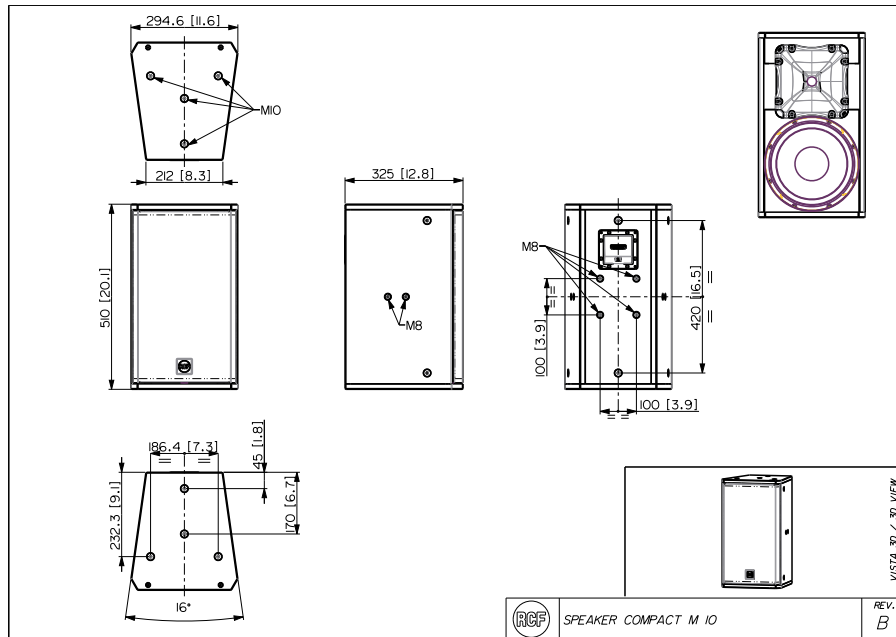

COMPACT M 10

TWO-WAY PROFESSIONAL SPEAKER

Line Art 2D

TECHNICAL SPECIFICATIONS

Acoustical specifications

Frequency Response (-10dB)	60 Hz - 20000 Hz
Max SPL @ 1m	128 dB
Horizontal coverage angle	90°
Vertical coverage angle	70°
Directivity index Q	9
System Sensitivity	98 dB

Power section

Amplification	Full Range
Nominal Impedance	8 ohm
Power Handling	300 W
Peak Power Handling	1200 W PEAK
Protections	Dynamic active mosfet
Crossover Frequencies	1800 Hz
Recommended Amplifiers	XPS 16K, XPS 16KD, QPS 10K, QPS 6.0K, IPS 5.0K, IPS 2.5K, IPS 1.5K, DMA 504

Transducers

Compression Driver	1 x 1.0", 1.4" v.c
Woofer	1 x 10", 2.5" v.c

Input/Output section

Input connectors	Euroblock
Output connectors	Euroblock

Standard compliance

Safety agency	CE compliant

Physical specifications

Cabinet/Case Material	Plywood
Hardware	8 x M8, 8 x M10
Grille	Steel with clothing
Color	Black - RAL 9005, White - RAL 9003