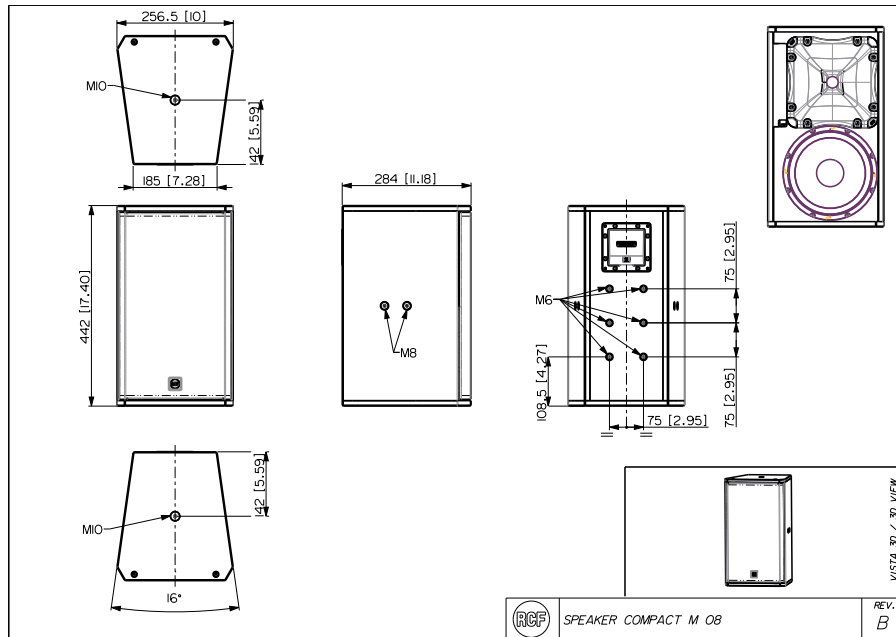

COMPACT M 08

TWO-WAY PROFESSIONAL SPEAKER

Line Art 2D

RCF SPEAKER COMPACT M 08 REV. B

TECHNICAL SPECIFICATIONS

Acoustical specifications

Frequency Response (-10dB)	60 Hz - 20000 Hz
Max SPL @ 1m	124 dB
Horizontal coverage angle	90°
Vertical coverage angle	70°
Directivity index Q	9
System Sensitivity	95 dB

Power section

Amplification	Full Range
Nominal Impedance	8 ohm
Power Handling	200 W
Peak Power Handling	800 W PEAK
Protections	Dynamic active mosfet
Crossover Frequencies	1800 Hz
Recommended Amplifiers	XPS 16K, XPS 16KD, QPS 10K, QPS 6.0K, IPS 5.0K, IPS 2.5K, IPS 1.5K, DMA 504

Transducers

Compression Driver	1 x 1.0", 1.4" v.c
Woofers	1 x 8", 1.7" v.c

Input/Output section

Input connectors	Euroblock
Output connectors	Euroblock

Standard compliance

Safety agency	CE compliant

Physical specifications

Cabinet/Case Material	Plywood
Hardware	6 x M6, 4 x M8, 2 x M10
Grille	Steel with clothing
Color	Black - RAL 9005, White - RAL 9003