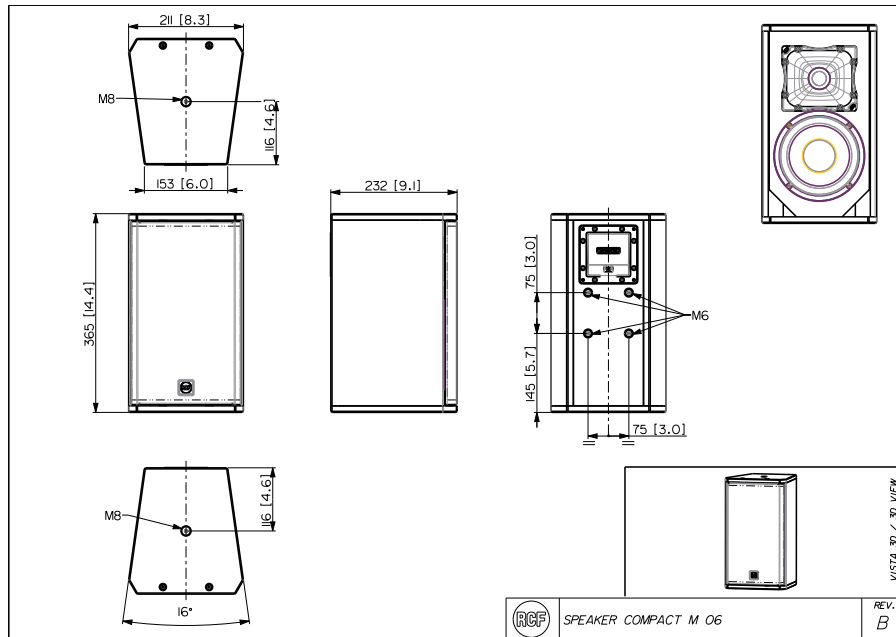

COMPACT M 06

TWO-WAY PROFESSIONAL SPEAKER

Line Art 2D

TECHNICAL SPECIFICATIONS

Acoustical specifications	Frequency Response (-10dB)	60 Hz - 20000 Hz
	Max SPL @ 1m	116 dB
	Horizontal coverage angle	120°
	Vertical coverage angle	80°
	Directivity index Q	7
Power section	System Sensitivity	90 dB
	Amplification	Full Range
	Nominal Impedance	8 ohm
	Power Handling	100 W
	Peak Power Handling	400 W PEAK
	Protections	Dynamic active mosfet
Crossover Frequencies		2200 Hz
	Recommended Amplifiers	DMA 162, DMA 162P, DMA 504, DMA 82
Transducers	Dome Tweeter	1 x 1.3" neo, 1.0" v.c
	Woofer	1 x 6.0", 1.5" v.c
Input/Output section	Input connectors	Euroblock
	Output connectors	Euroblock
Standard compliance	Safety agency	CE compliant
Physical specifications	Cabinet/Case Material	Plywood
	Hardware	4 x M6, 2 x M8
	Grille	Steel with clothing
	Color	Black - RAL 9005, White - RAL 9003