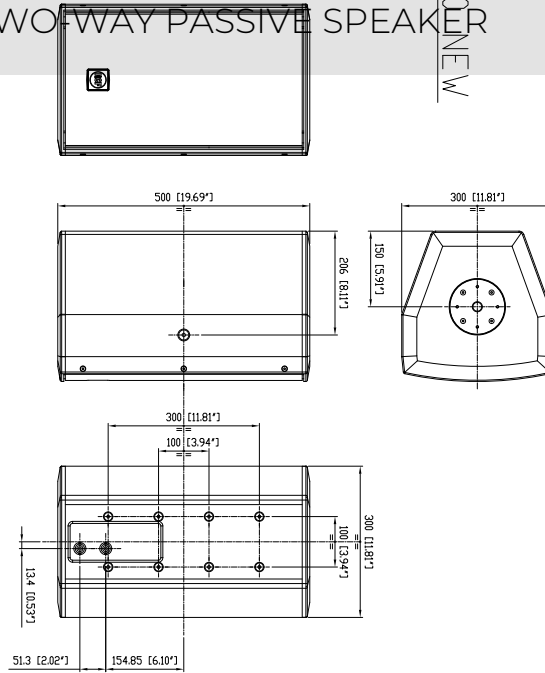

C 3110-96

TWO-WAY PASSIVE SPEAKER

C3110-96 NEW

Line Art 2D

TECHNICAL SPECIFICATIONS

Acoustical specifications	Frequency Response (-10dB)	67 Hz - 20000 Hz
	Max SPL @ 1m	128 dB
	Horizontal coverage angle	90°
	Vertical coverage angle	60°
	Directivity index Q	11
	System Sensitivity	97 dB
Power section	Amplification	Full Range
	Nominal Impedance	8 ohm
	Power Handling	300 W
	Peak Power Handling	1200 W PEAK
	Protections	Dynamic active mosfet
	Crossover Frequencies	2200 Hz
	Recommended Amplifiers	QPS 10K, QPS 6.0K, IPS 5.0K, IPS 2.5K, IPS 1.5K
Transducers	Compression Driver	1.0", 1.5" v.c
	Woofer	10", 2.0" v.c
Input/Output section	Input connectors	Speakon® NL4
	Output connectors	Speakon® NL4
Standard compliance	Safety agency	CE compliant
Physical specifications	Cabinet/Case Material	Baltic birch plywood
	Hardware	8 x M8 (rear), 2 x M10 (lateral), multiplates (top and bottom)
	Pole mount/Cap	M20 thread
	Grille	Steel with robust double mesh polyester clothing
	Color	Black