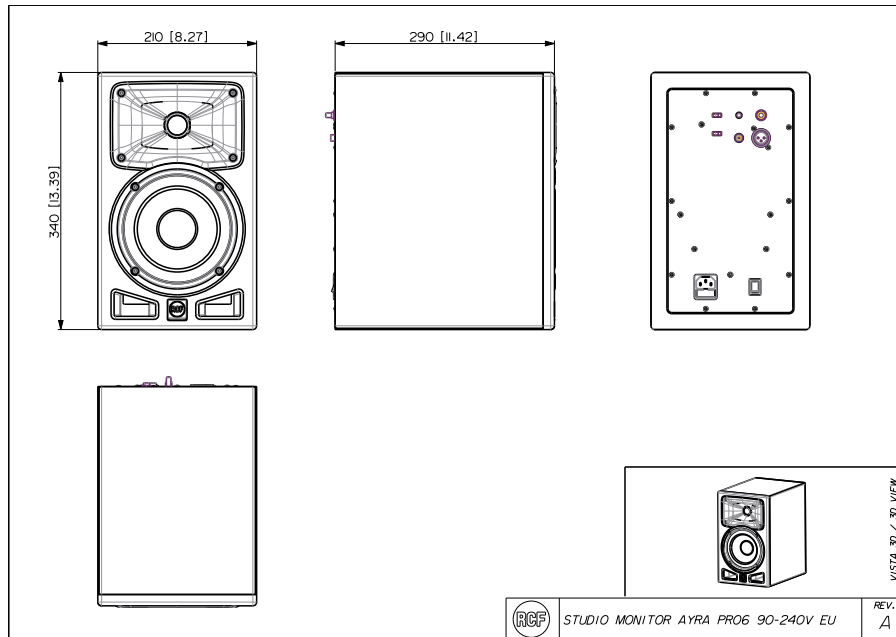

AYRA PRO6

PROFESSIONAL ACTIVE TWO-WAY STUDIO MONITORS

Line Art 2D

AYRA PRO6

PROFESSIONAL ACTIVE TWO-WAY STUDIO MONITORS

TECHNICAL SPECIFICATIONS

Acoustical specifications	Frequency Response	45 Hz - 20000 Hz
	Max SPL @ 1m	112 dB
	Horizontal coverage angle	110°
	Vertical coverage angle	70°
Transducers	Dome Tweeter	1.0" neo, 1.0" v.c
	Woofer	6.5", 1.2" v.c
Input/Output section	Input signal	bal/unbal
	Input connectors	XLR, Jack, RCA
	Input sensitivity	-2 dBu/+4 dBu
Processor section	Crossover Frequencies	2000Hz
	Limiter	Soft Limiter
	Controls	HF Adjust -1dB,0,+1dB LF Adjust -2dB,0,+2dB
Power section	Total Power	240 W Peak, 120 W RMS
	High frequencies	80 W Peak, 40 W RMS
	Low frequencies	160 W Peak, 80 W RMS
	Connections	XLR, Jack, RCA
Standard compliance	Safety agency	CE compliant
Physical specifications	Cabinet/Case Material	MDF
	Color	Black - RAL 9005

AYRA PRO6

PROFESSIONAL ACTIVE TWO-WAY STUDIO MONITORS

Size / Weight	Height	340 mm / 13.39 inches
	Width	210 mm / 8.27 inches
	Depth	290 mm / 11.42 inches
	Weight	5.5 kg / 12.13 lbs