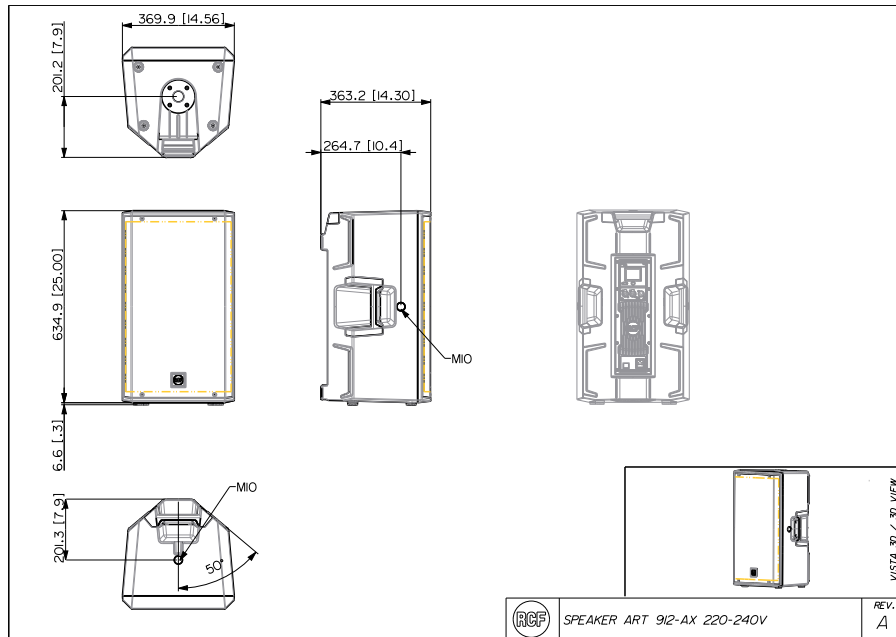

ART 912-AX

PROFESSIONAL ACTIVE BLUETOOTH® SPEAKER

Line Art 2D

TECHNICAL SPECIFICATIONS

Acoustical specifications	Frequency Response	50 Hz - 20000 Hz
	Max SPL @ 1m	130 dB
	Horizontal coverage angle	100°
	Vertical coverage angle	60°
Transducers	Compression Driver	1 x 1.0", 1.75" v.c
	Woofer	12", 2.5" v.c
Input/Output section	Input signal	bal/unbal
	Input connectors	Combo XLR/Jack
	Output connectors	XLR
Processor section	Crossover Frequencies	1600Hz
	Protections	Thermal, RMS
	Limiter	Soft Limiter
	Controls	Color touch panel, data entry/volume encoder, dedicated App for iOS and Android.
Power section	Total Power	2100 W Peak
	High frequencies	700 W Peak
	Low frequencies	1400 W Peak
	Cooling	Convection
	Connections	VDE
Electronic specifications	Frequency Response	20 Hz - 20 Hz
	THD+N, 20dB gain, 0dBu out	0.005% A-Weighted