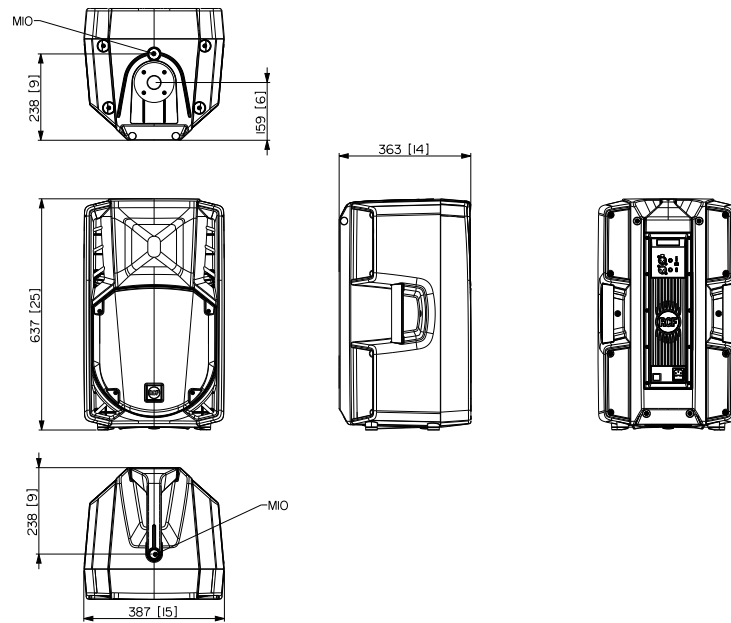

- Features**
- › 131 dB Max SPL
 - › 1400 WATT 2-way peak power
 - › 90° x 60°, Wide dispersion constant directivity horn
 - › Innovative DSP Processing
 - › 3,0" Titanium diaphragm Compression Driver.
 - › 12" Woofer
 - › FIRPHASE Technology
 - › XBOOST Low Frequencies Enhancer

Part Number	13000825 ART 732-A MK5	220-240 V	Black	EAN 8024530021474
	13000856 ART 732-A MK5	100-120 V	Black	EAN 8024530021542

ART 732-A MK5

ACTIVE TWO-WAY SPEAKER

Line Art 2D

TECHNICAL SPECIFICATIONS

Acoustical specifications	Frequency Response	50 Hz - 20000 Hz
	Max SPL @ 1m	131 dB
	Horizontal coverage angle	90°
	Vertical coverage angle	60°
Transducers	Compression Driver	1 x 1.4" neo, 3.0" v.c
	Woofer	1 x 12", 2.5" v.c
Input/Output section	Input signal	bal/unbal
	Input connectors	XLR, Jack
	Output connectors	XLR
	Input sensitivity	-2 dBu/+4 dBu
Processor section	Mic. Input Sensitivity	-32 dBu
	Crossover Frequencies	700
	Protections	Thermal, RMS
	Limiter	Soft Limiter
Power section	Controls	Volume, Boost, MIC/Line
	Total Power	1400 W Peak
	High frequencies	400 W Peak
	Low frequencies	1000 W Peak
Standard compliance	Cooling	Convection
	Connections	VDE
	Safety agency	CE compliant

ART 732-A MK5

ACTIVE TWO-WAY SPEAKER

Physical specifications	Cabinet/Case Material	PP Composite		
	Hardware	2 x M10		
	Handles	1 on top, 1 each side		
	Pole mount/Cap	35 mm insert		
	Grille	Steel		
	Color	Black		
Size / Weight	Height	637 mm / 25.08 inches		
	Width	387 mm / 15.24 inches		
	Depth	363 mm / 14.29 inches		
	Weight	17.8 kg / 39.24 lbs		
Rigging / Mounting	ACCESSORIES			
	FLOOR STANDS			
	13360109	AC PRO-FS	Black	EAN 8024530006471
	HORIZONTAL BRACKETS			
	13360104	H-BR 2X ART 712	Black	EAN 8024530015855
	POLE MOUNT KITS			
	13360232	AC PMX		EAN 8024530010058
	13360110	AC PRO-PM	Black	EAN 8024530006488
	13360067	PM-KIT M20	Black	EAN 8024530014599
	Protections	COVERS		
13360114		CVR ART 722	Black	EAN 8024530010669
Cables	CABLES KIT			
	13360102	AC XLR 3M3F		EAN 8024530006402