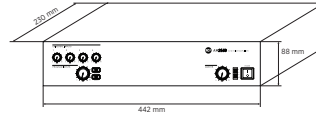

Part Number 12135058 AM 2160 115-230 V Black EAN 8024530006396

AM 2160

MIXER AMPLIFIER

Line Art 2D

TECHNICAL SPECIFICATIONS

Amplifier specifications	Amplifier Class	D
	Output Power	1 x 160 W @ 4 ohm
	Frequency Response (-3dB)	50 Hz - 14 Hz
	Distortion (THD+N) @ 1 kHz nominal power	<0.3 %
Input section	Total number of inputs	8
	Balanced	7
	Unbalanced	2
	Mono	7
	Stereo	2
	Line inputs	2
	Line connectors	RCA
	Mic+Line inputs	4
	Mic+Line connectors	Euroblock, XLR
	Mic+Line Phantom	32 V DC
	VOX	Yes
	Paging inputs	2
Paging connectors	RJ45	
Paging command	Contact	
General Purpose Inputs (GPI)	2	
Output section	Signal output number	2
	Signal output connectors	RCA
	Power output connectors	Euroblock