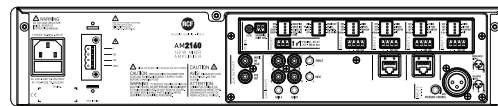

AM 2160

MIXER AMPLIFIER

Description AM 2160 is a mixer-amplifiers with 4 mic-line audio inputs on removable connectors (the first input also has an XLR socket) and 2 aux inputs for music sources (e.g. CD players, tuners, etc.). 160 W nominal output power available either for low impedance loudspeakers or 100 – 70 V constant voltage line.

- Features**
- › Full digital technology Mixer Amplifier 160 W RMS
 - › 100 V - 70 V and 4 Ohm outputs
 - › 4 universal inputs with phantom facility on screw terminal connections
 - › Presence Control and per-channel High-Pass filters
 - › XLR connector on input 1
 - › RJ45 connectors on input 2 and 3 for connection to BM3001 microphone
 - › Configurable Priority settings, VOX facility on input1
 - › Selectable aux inputs with two keys on the front panel for music source
 - › Aux inputs with volume and tone controls
 - › Music On Hold and PRE outputs

Part Number 12135058 AM 2160 115-230 V Black EAN 8024530006396

AM 2160

MIXER AMPLIFIER

Line Art 2D

TECHNICAL SPECIFICATIONS

Amplifier specifications	Amplifier Class	D
	Output Power	1 x 160 W @ 4 ohm
	Frequency Response (-3dB)	50 Hz - 14 Hz
	Distortion (THD+N) @ 1 kHz nominal power	<0.3 %
Input section	Total number of inputs	8
	Balanced	7
	Unbalanced	2
	Mono	7
	Stereo	2
	Line inputs	2
	Line connectors	RCA
	Mic+Line inputs	4
	Mic+Line connectors	Euroblock, XLR
	Mic+Line Phantom	32 V DC
	VOX	Yes
	Paging inputs	2
Paging connectors	RJ45	
Paging command	Contact	
General Purpose Inputs (GPI)	2	
Output section	Signal output number	2
	Signal output connectors	RCA
	Power output connectors	Euroblock