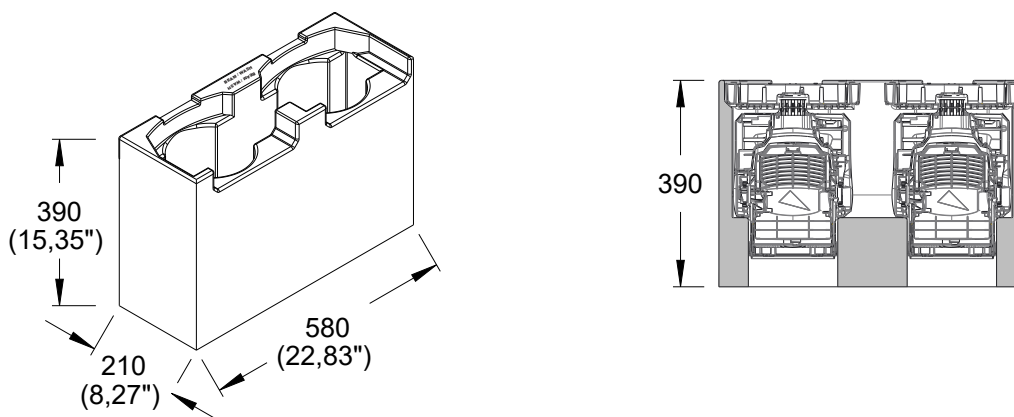

Martin MAC One Family

Dual SiP for MAC One Wash or Beam, PN: MAR-91611865HU

The SiP insert is provided with the fixture when the SiP variant is being ordered.

MAC One Wash in Dual SiP: P/N MAR-90250205HU

MAC One Beam in Dual SiP: P/N MAR-90250505HU

It is a valuable accessory that wraps and protects the product during transport.

FLIGHTCASE SPECIFICATION:

The SiP insert must be inserted into a Flightcase for
8x MAC One Wash or Beam: P/N: MAR-91515058