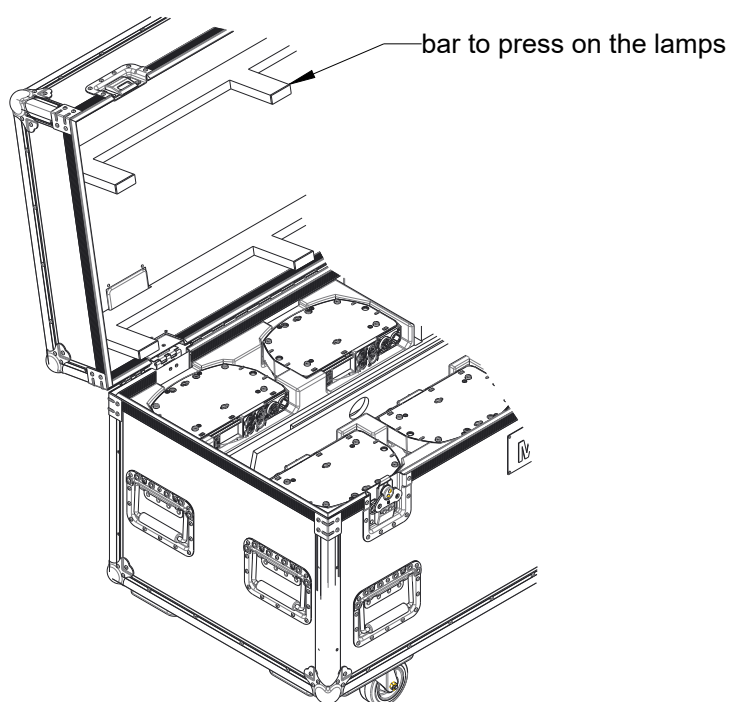

Martin MAC One Family

Dual SiP for MAC One Wash or Beam, PN: MAR-91611865HU

The SiP insert is provided with the fixture when the SiP variant is being ordered.

MAC One Wash in Dual SiP: P/N MAR-90250205HU

MAC One Beam in Dual SiP: P/N MAR-90250505HU

It is a valuable accessory that wraps and protects the product during transport.

FLIGHTCASE SPECIFICATION:

The SiP insert must be inserted into a Flightcase for
8x MAC One Wash or Beam: P/N: MAR-91515058